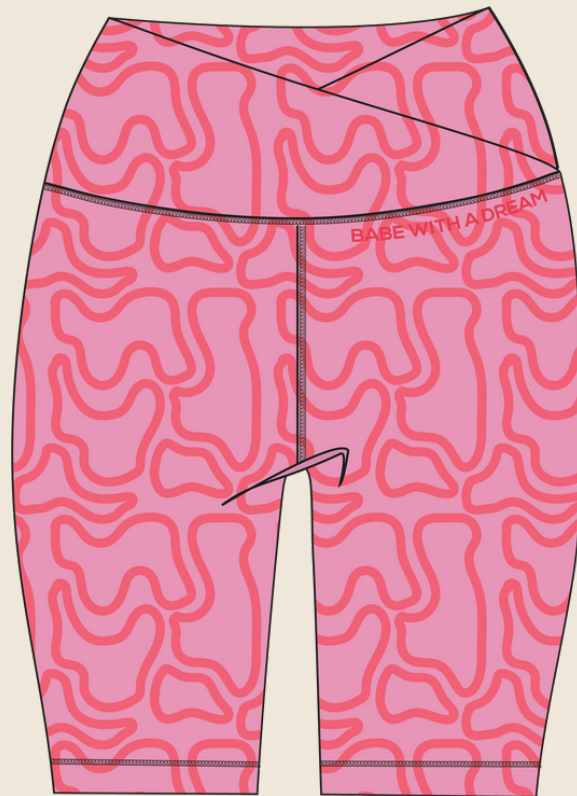

Babe With a Dream

**EVERY
NIGHT IS
GIRLS NIGHT**

Functional Activewear; from the gym to brunch

SPRING 2022

2 PIECE ACTIVEWEAR SETS

- * 87% Nylon/ 13% Spandex
- * Back Leg Seam that lifts and sculpts
- * Hidden inside waistband pocket
- * High waistline

PLAYFUL FLORALS

SPORTS BRA that support BIKER SHORTS that sculpt

- * 87% Nylon/ 13% Spandex
- * Back Leg Seam that lifts and sculpts
- * Hidden inside waistband pocket
- * High waistline

ANIMAL PRINTS iconic & classic

2 PIECE ACTIVEWEAR SETS

- * 87% Nylon/ 13% Spandex
- * Back Leg Seam that lifts and sculpts
- * Hidden inside waistband pocket
- * High waistline

ABSTRACT SQUIGGLE