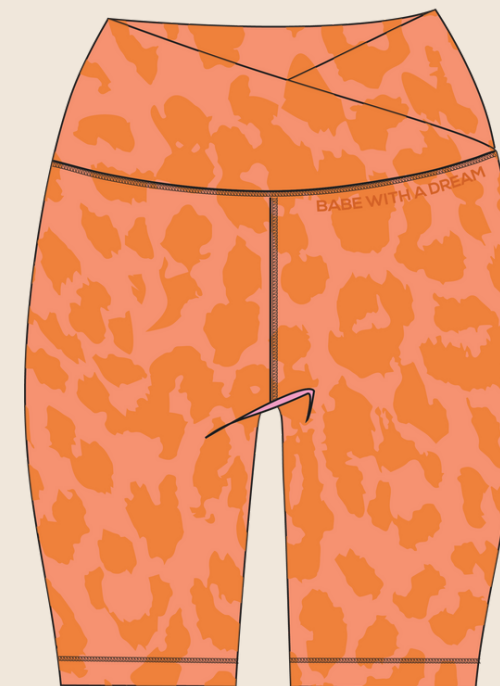

Babe With a Dream

**EVERY
NIGHT IS
GIRLS NIGHT**

Functional Activewear; from the gym to brunch

SPRING 2022

2 PIECE ACTIVEWEAR SETS

- * 87% Nylon/ 13% Spandex
- * Back Leg Seam that lifts and sculpts
- * Hidden inside waistband pocket
- * High waistline

PLAYFUL FLORALS

SPORTS BRA that support BIKER SHORTS that sculpt

- * 87% Nylon/ 13% Spandex
- * Back Leg Seam that lifts and sculpts
- * Hidden inside waistband pocket
- * High waistline

ANIMAL PRINTS iconic & classic

2 PIECE ACTIVEWEAR SETS

- * 87% Nylon/ 13% Spandex
- * Back Leg Seam that lifts and sculpts
- * Hidden inside waistband pocket
- * High waistline

ABSTRACT SQUIGGLE