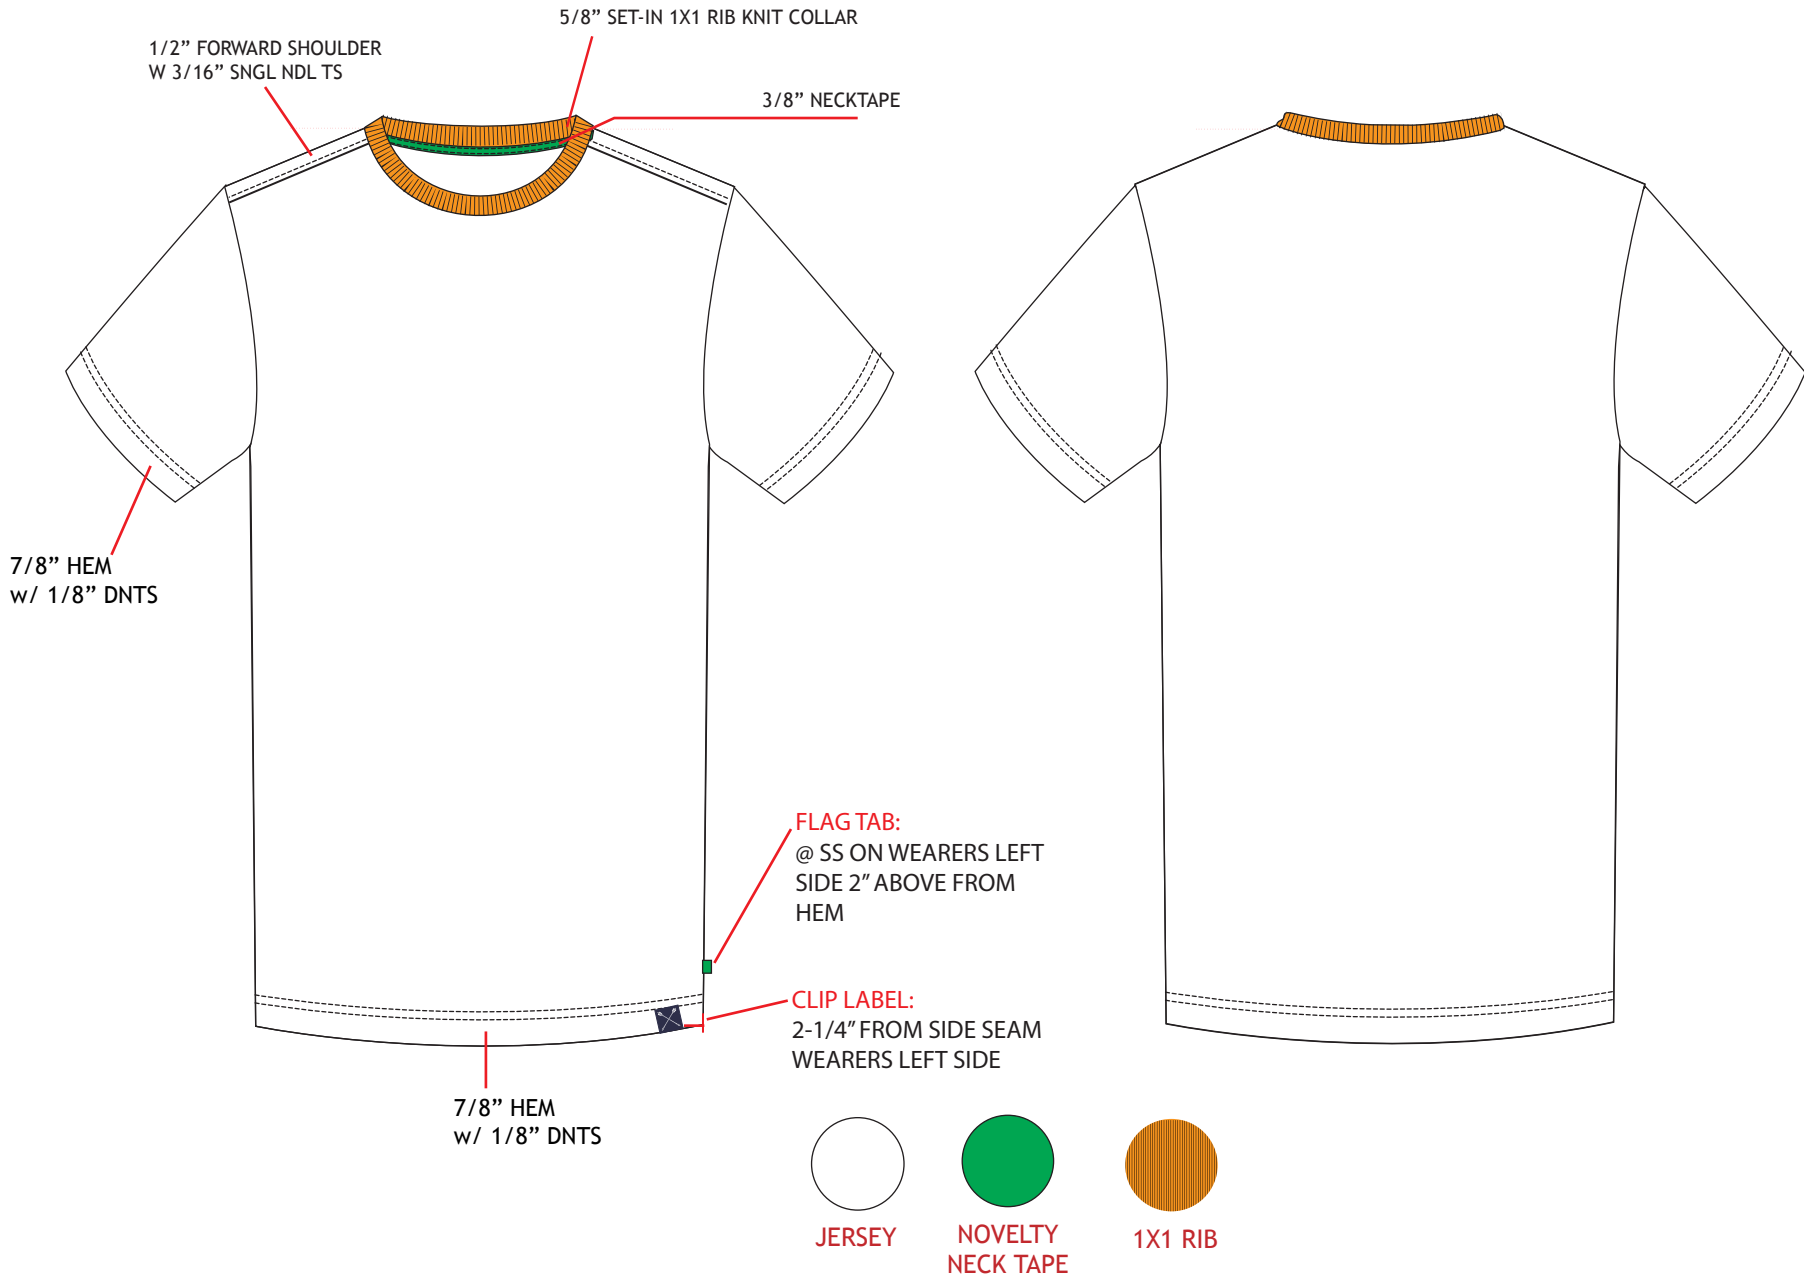

SEASON: SUMMER 2023
REF/STYLE#: DESIGN 4/XKS175C10
DESCRIPTION: SS CREW GRAPHIC TEE

FABRIC: SLUB JERSEY
CONSTRUCTION: 165 GSM
CONTENT: 100% COTTON

DATE: 1.26.23 **REVISED DATE: 2.16.23**
WASH:

FRONT

OFF WHITE

SEASON: SUMMER 2023
REF/STYLE#: DESIGN 4/XKS175C10
DESCRIPTION: SS CREW GRAPHIC TEE

FABRIC: SLUB JERSEY
CONSTRUCTION: 165 GSM
CONTENT: 100% COTTON

DATE: 1.26.23
WASH:
REVISED DATE: 2.16.23

SEASON: SUMMER 2023
REF/STYLE#: DESIGN 4/XKS175C10
DESCRIPTION: SS CREW GRAPHIC TEE

FABRIC: SLUB JERSEY
CONSTRUCTION: 165 GSM
CONTENT: 100% COTTON

DATE: 1.26.23 **REVISED DATE: 2.16.23**
WASH:

White

Campanula
18-4141 TPG

Freesia
14-0852 TPG

Chinese Red
18-1663 TPG

Piquant Green
17-0235 TPG

DATE: **1.26.23** REVISED DATE: **2.16.23**
WASH:

**FOLLOW ASSIGNED TRIM COLOR PACKAGE ON CHART
THIS IS ONLY FOR DETAILS & PLACEMENT.**

PACKAGING 1

EXPOSED
NOVELTY
NECKTAPE W/
EDGE STITCH

1/4"

SIZE BREAKDOWN