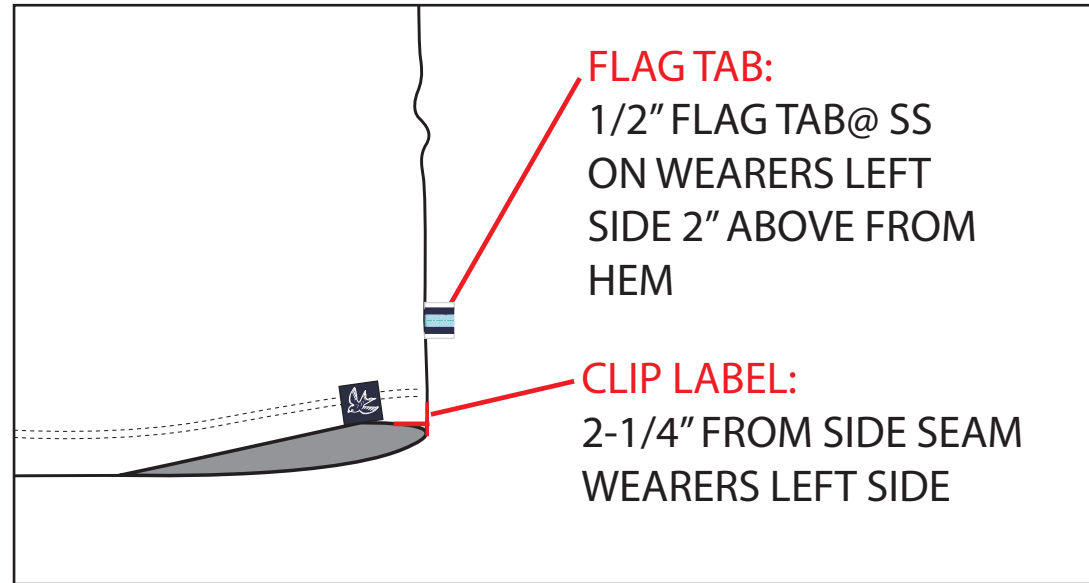

SEASON: **SUMMER 2023**
REF/STYLE#: **DESIGN 4/XKS175C10**
DESCRIPTION: **SS CREW GRAPHIC TEE**

FABRIC: **SLUB JERSEY**
CONSTRUCTION: **165 GSM**
CONTENT: **100% COTTON**

DATE: **1.26.23**   REVISED DATE: **2.16.23**
WASH: