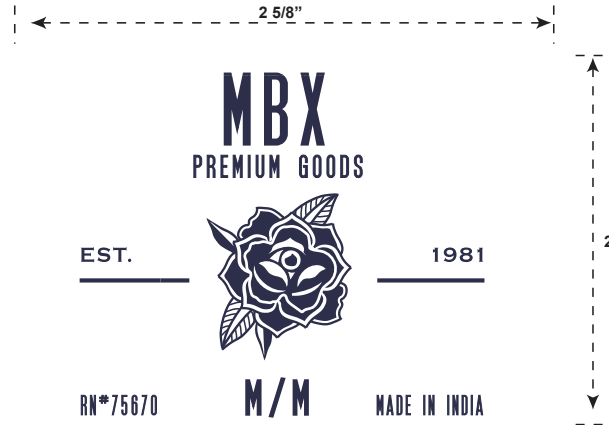

DATE: **1.26.23** REVISED DATE: **2.16.23**
WASH:

**FOLLOW ASSIGNED TRIM COLOR PACKAGE ON CHART
THIS IS ONLY FOR DETAILS & PLACEMENT.**

PACKAGING 1

EXPOSED
NOVELTY
NECKTAPE W/
EDGE STITCH

1/4"

SIZE BREAKDOWN

S/P	S/P
M/M	M/M
L/G	L/G
XL/TG	XL/TG
XXL/TTG	XXL/TTG

NECKTAPE COLOR REFERENCE

 COLOR 1:NAVY
19-3920 TPG

 COLOR 2: WHITE

TAPE #MX-NKTP-R
NAVY / 19-3920TPG + WHITE

NECK TAPE REF:

SEASON: SUMMER 2023
REF/STYLE#: DESIGN 4/XKS175C10
DESCRIPTION: SS CREW GRAPHIC TEE

FABRIC: SLUB JERSEY
CONSTRUCTION: 165 GSM
CONTENT: 100% COTTON

DATE: 1.26.23 **REVISED DATE: 2.16.23**
WASH:

MX - ML - 22 -B

**** MATTE FINISH**

HEAT SEAL COLOR REFERENCE

 COLOR 1: NAVY
19-3920 TPG

 COLOR 2: LIGHT COLOR
MATCH SELF