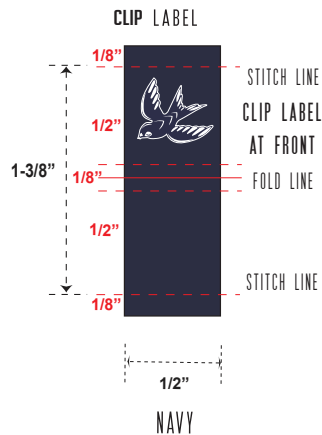

MX-CL-22-1

COLOR REFERENCE

	COLOR 1: NAVY 19- 3920TPX
	COLOR 2: MATCH SELF