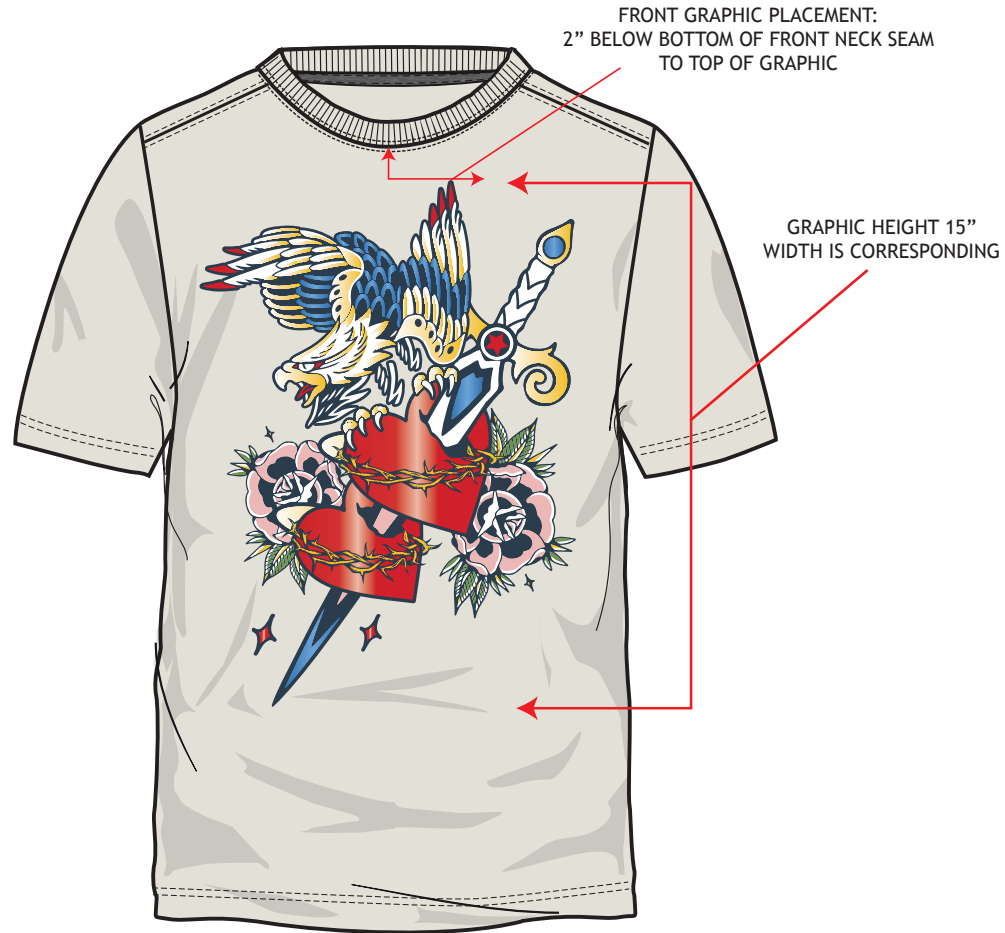

SEASON: SUMMER 2023
REF/STYLE#: DESIGN 4/XKS175C10
DESCRIPTION: SS CREW GRAPHIC TEE

FABRIC: SLUB JERSEY
CONSTRUCTION: 165 GSM
CONTENT: 100% COTTON

DATE: 1.26.23 **REVISED DATE: 2.16.23**
WASH:

FRONT

OFF WHITE

SEASON: SUMMER 2023
REF/STYLE#: DESIGN 4/XKS175C10
DESCRIPTION: SS CREW GRAPHIC TEE

FABRIC: SLUB JERSEY
CONSTRUCTION: 165 GSM
CONTENT: 100% COTTON

DATE: 1.26.23
WASH:
REVISED DATE: 2.16.23

SEASON: SUMMER 2023
REF/STYLE#: DESIGN 4/XKS175C10
DESCRIPTION: SS CREW GRAPHIC TEE

FABRIC: SLUB JERSEY
CONSTRUCTION: 165 GSM
CONTENT: 100% COTTON

DATE: 1.26.23 **REVISED DATE: 2.16.23**
WASH:

White

Campanula
18-4141 TPG

Freesia
14-0852 TPG

Chinese Red
18-1663 TPG

Piquant Green
17-0235 TPG

DATE: **1.26.23** REVISED DATE: **2.16.23**
WASH:

**FOLLOW ASSIGNED TRIM COLOR PACKAGE ON CHART
THIS IS ONLY FOR DETAILS & PLACEMENT.**

PACKAGING 1

EXPOSED
NOVELTY
NECKTAPE W/
EDGE STITCH

1/4"

SIZE BREAKDOWN