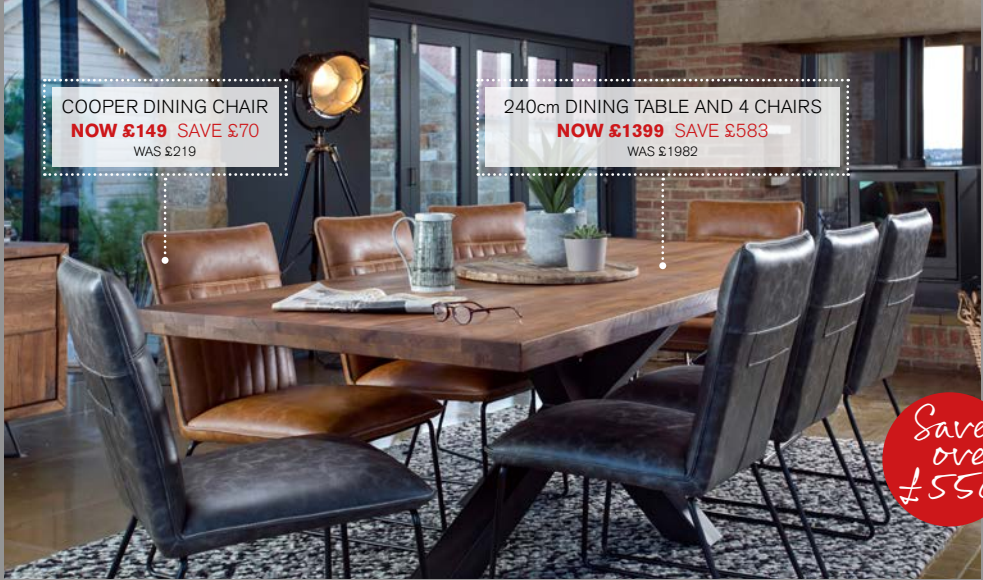

Marlow

MAXI SPLIT SOFA
(FABRIC/LEATHER MIX)

Inspired by the colour and curved shape of clouds to deliver quirky comfort.

NOW £1529 SAVE £359 WAS £1888

For accessories to complement this exciting range
visit taskers.com

COOPER DINING CHAIR
NOW £149 SAVE £70
 WAS £219

240cm DINING TABLE AND 4 CHAIRS
NOW £1399 SAVE £583
 WAS £1982

Save
 over
 £550

Harlow SLEEK and CHIC

Embrace a bold look in the dining room with angled legs, a solid European oak finish and a minimalist design.