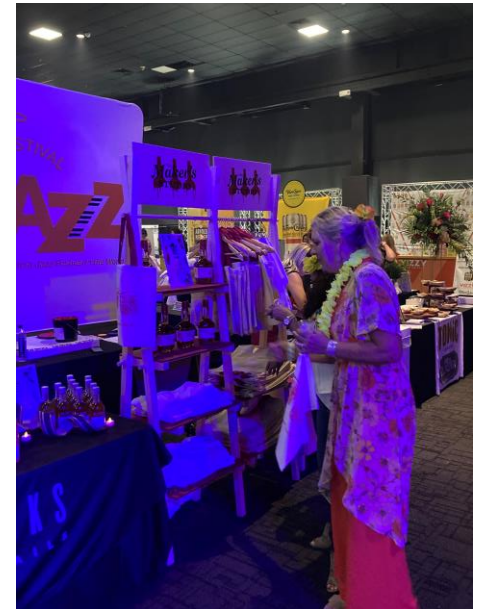

Beam Suntory

On Premise Highlights

Beam SUNTORY

H1 Activations:

2 / Total Wine 2022 Display

Beam Suntory

#Fryeday Happy Hour @ our #1 Knob Creek Rye Account

- Torbert Street Social: YTD LME July +88.1%

5th Annual Starboard Derby Run Returns Post COVID

- +59.3% YTD LME July Maker's Mark Family

Best of Delaware

Premier Event Hosted @ Chase Center Wilmington; showcasing the best of the hospitality industry in Delaware. 2000+ attendees sampled on OTR & showcased Maker's Studio Activation.