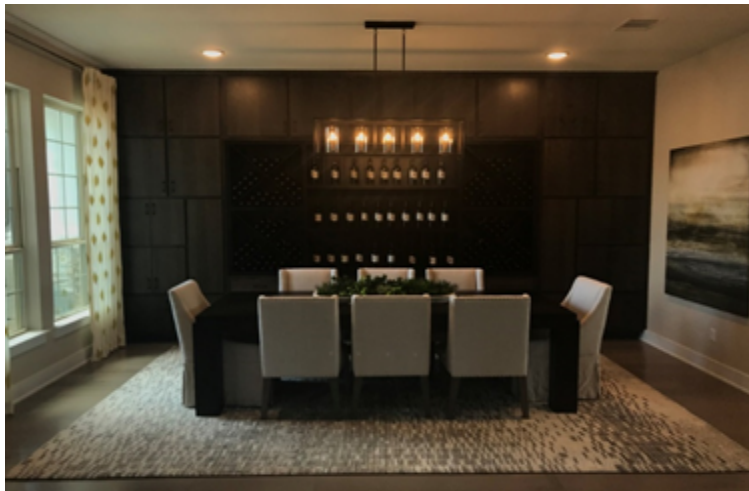

**Caption:** The dining room in a Taylor Morrison model home. Enjoy dinner parties in your new home at the Travisso community, with Taylor Morrison homes ranging from the \$300's to the \$600's. #diningroomdesign #newhome #househunting #leandertexas #austinhomes <https://www.newhomesource.com/learn/travisso-community-leander-texas/>

**Caption:** The breakfast room in a Taylor Morrison model house. Make the most of mealtime in a new home at Travisso, where Taylor Morrison homes range from the \$300's to the \$600's. #breakfastroom #newbuild #customhome #leandertexas #travissoaustin <https://www.newhomesource.com/learn/travisso-community-leander-texas/>

**Caption:** The great room in a Taylor Morrison model home. Family and friends will love gathering in your new home at Travisso in Leander, with Taylor Morrison homes ranging from the \$300's to the \$600's. #greatroomdesign #openconcept #newconstruction #leanderhomes <https://www.newhomesource.com/learn/travisso-community-leander-texas/>