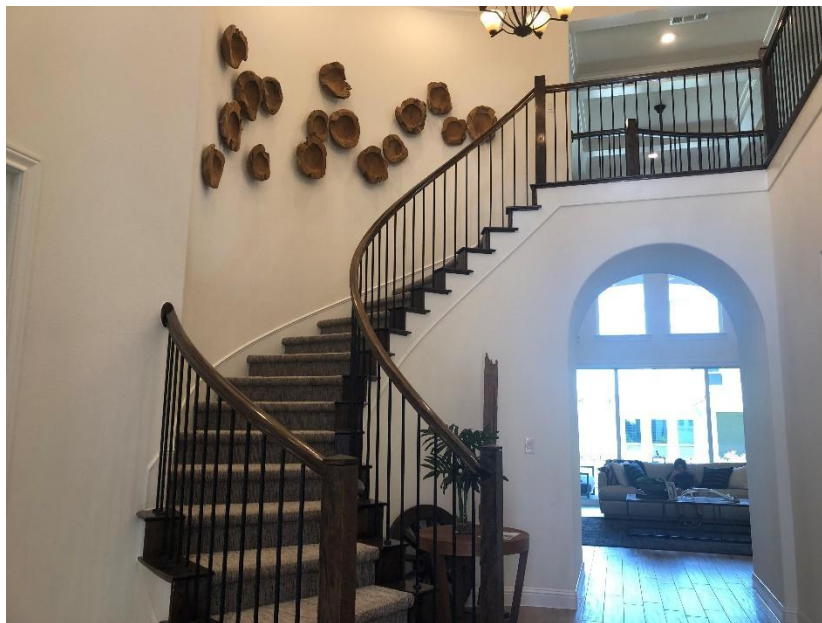

Caption: Make a grand entrance in your new home at Travisso with a stunning, two-story foyer. New homes in Travisso start from the low $300's. #househunting #austinhomes #leandertexas #masterplannedcommunity #travissoaustin <https://www.newhomesource.com/learn/travisso-community-leander-texas/>