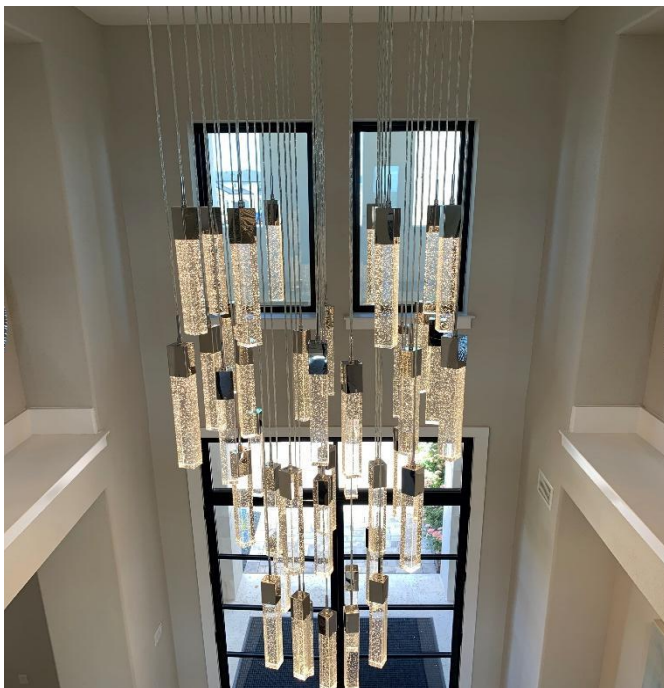

Caption: An opulent foyer chandelier in a Drees model home. The magic is in the details at the Travisso community in Leander, where Drees homes begin from the upper-$500's. #lightingdesign #goodlighting #newlybuilt #austinhomes #luxury <https://www.newhomesource.com/learn/travisso-community-leander-texas/>