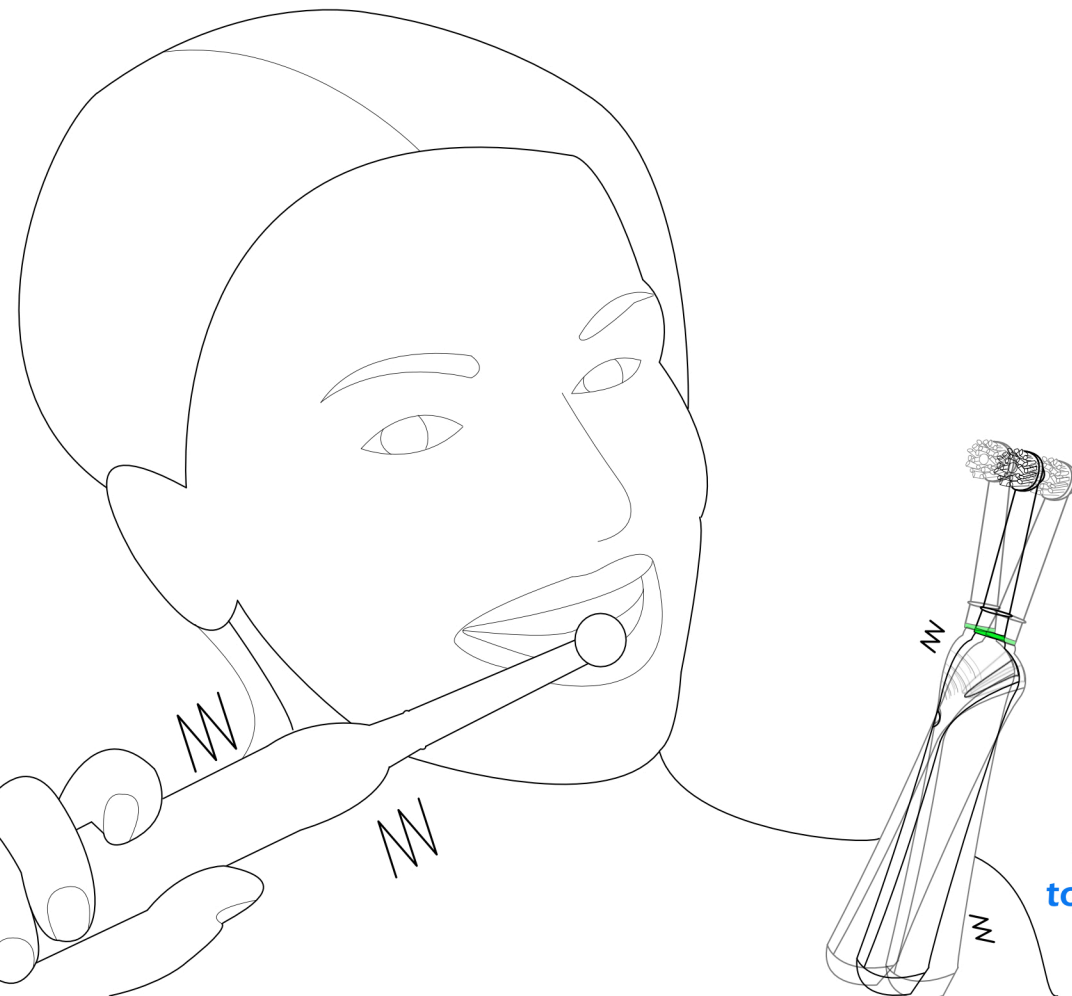

Bluetooth technology connects toothbrush to oral b app for personalised brushing routines .

Charging port  
Up to 10 hours battery life.

Visible Pressure Sensor.

**Oral-B®**

Vibration every 30 seconds to change quadrant of mouth.

Pull to release replaceable head. ↑

Colour coordinated heads for various bristle strengths.