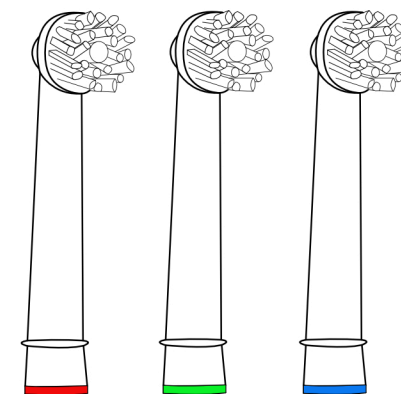

Bluetooth technology connects toothbrush to oral b app for personalised brushing routines .

Charging port  
Up to 10 hours battery life.

Visible Pressure Sensor.

**Oral-B®**

Vibration every 30 seconds to change quadrant of mouth.

Pull to release replaceable head. ↑

Colour coordinated heads for various bristle strengths.