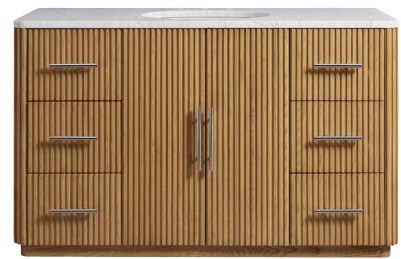

AVAILABLE PRODUCTS

POWDER VANITY

25.5" w x 21.5" d x 34" h
weighs 180.75 lbs.

shown in Honey with Bluestone top
and Antique Brass hardware

SINGLE VANITY

36" w x 23" d x 34" h
weighs 284.75 lbs.

shown in Honey with Carrara Marble top
and Polished Nickel hardware