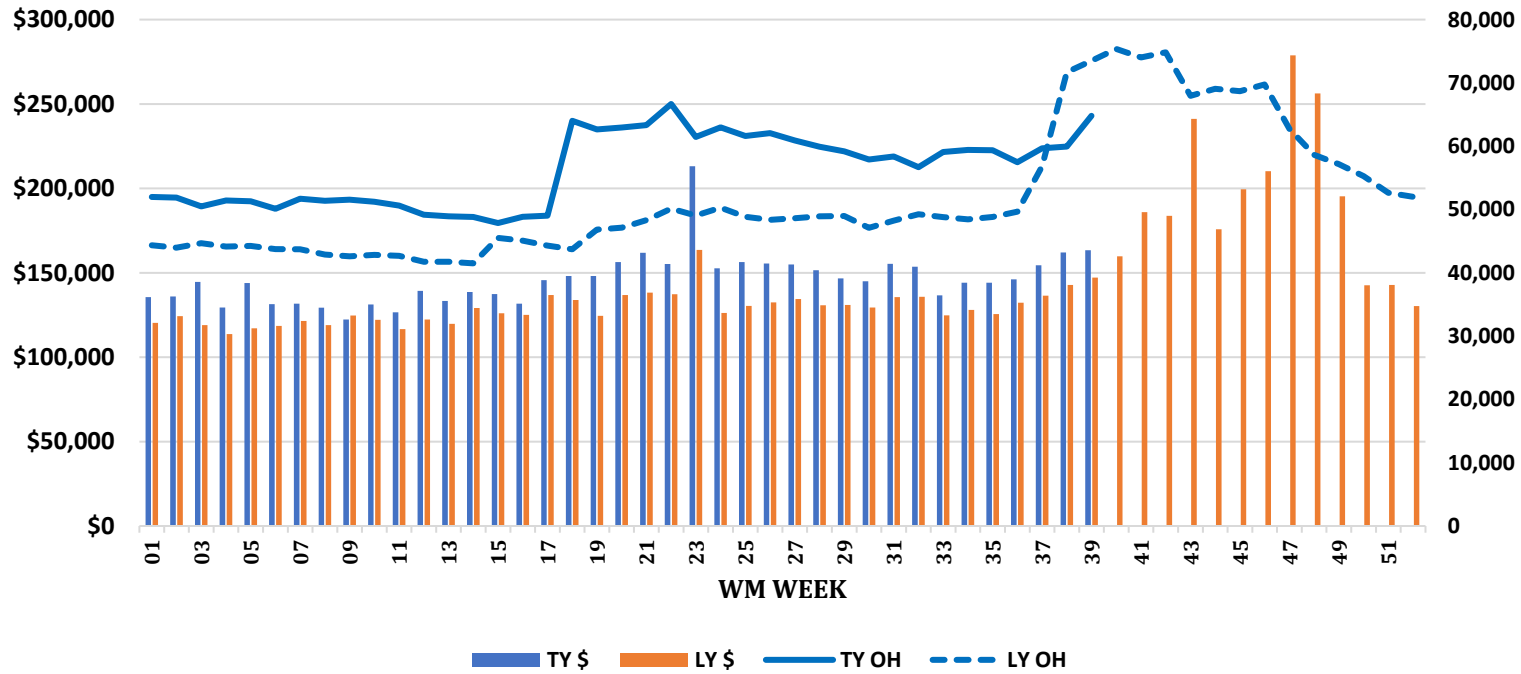

View inside store from main entrance

View of Spirits section

Outside entrance view

*RL Data through WM WK 44

L52 DOLLAR VOLUME MISSOURI & ON HANDS - WEEKLY TREND

Notes

- Jane Remodel was Complete in