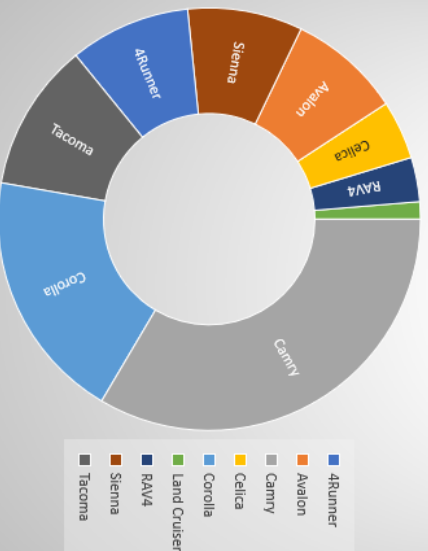

Average Price and Year Resale Value of German Car models

- Manufacturer
- Oldsmobile
 - Plymouth
 - Pontiac
 - Porsche
 - Saab
 - Saturn
 - Subaru
 - Toyota
 - Volkswagen
 - Volvo

Retention %

Power Perf Factor

Unit Sales

Model	Value
4Runner	
Avalon	
Camry	
Corolla	
Land Cruiser	
RAV4	
Sienna	
Tacoma	
3000GT	
300M	
323i	
328i	