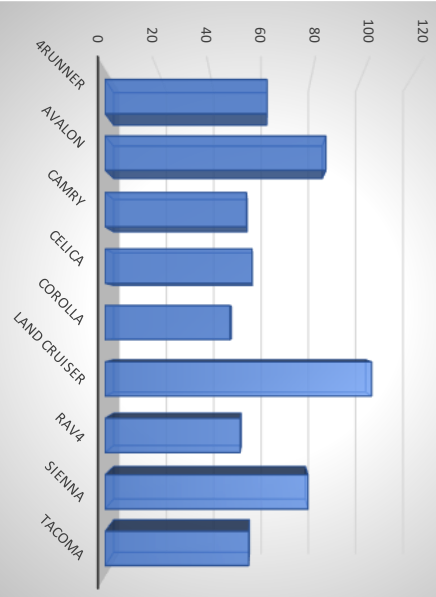

Average Price and Year Resale Value of German Car models

- Manufacturer
- Oldsmobile
 - Plymouth
 - Pontiac
 - Porsche
 - Saab
 - Saturn
 - Subaru
 - Toyota
 - Volkswagen
 - Volvo

Retention %

Power Perf Factor

Unit Sales

Model	Value
4Runner	
Avalon	
Camry	
Corolla	
Land Cruiser	
RAV4	
Sienna	
Tacoma	
3000GT	
300M	
323i	
328i	