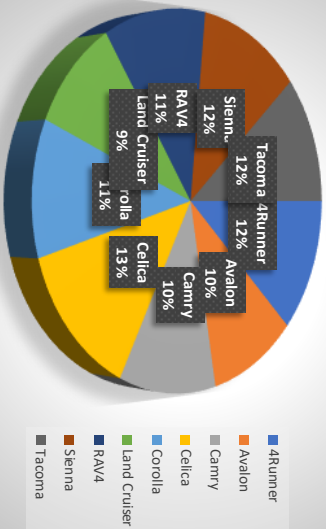

Average Price and Year Resale Value of German Car models

- Manufacturer
- Oldsmobile
 - Plymouth
 - Pontiac
 - Porsche
 - Saab
 - Saturn
 - Subaru
 - Toyota
 - Volkswagen
 - Volvo

Retention %

Power Perf Factor

Unit Sales

Model	Value
4Runner	
Avalon	
Camry	
Corolla	
Land Cruiser	
RAV4	
Sienna	
Tacoma	
3000GT	
300M	
323i	
328i	