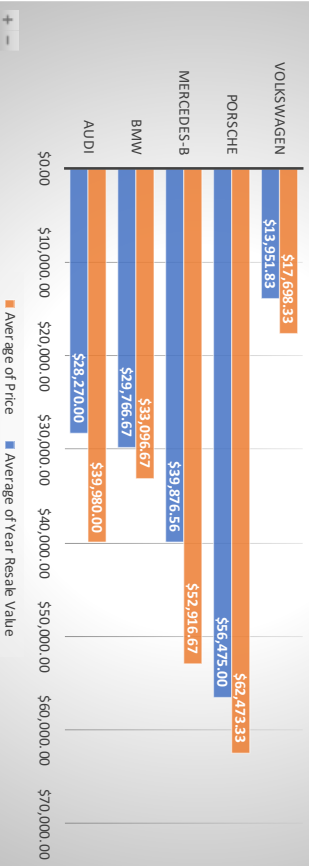

Average Price and Year Resale Value of German Car models

- Manufacturer
- Oldsmobile
 - Plymouth
 - Pontiac
 - Porsche
 - Saab
 - Saturn
 - Subaru
 - Toyota
 - Volkswagen
 - Volvo

Retention %

Power Perf Factor

Unit Sales

Model	Value
4Runner	
Avalon	
Camry	
Corolla	
Land Cruiser	
RAV4	
Sienna	
Tacoma	
3000GT	
300M	
323i	
328i	