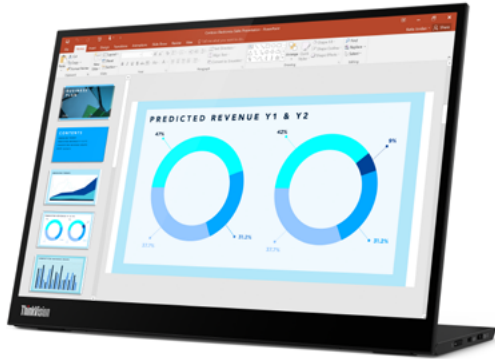

The Best of the Best: Professional Collaboration Solutions

ThinkVision M14d Monitor

Ultraslim and ultralight, the ThinkVision M14d Monitor is designed for wherever work takes you. Easily extend or duplicate displays with one plug to keep collaborating effectively from anywhere.