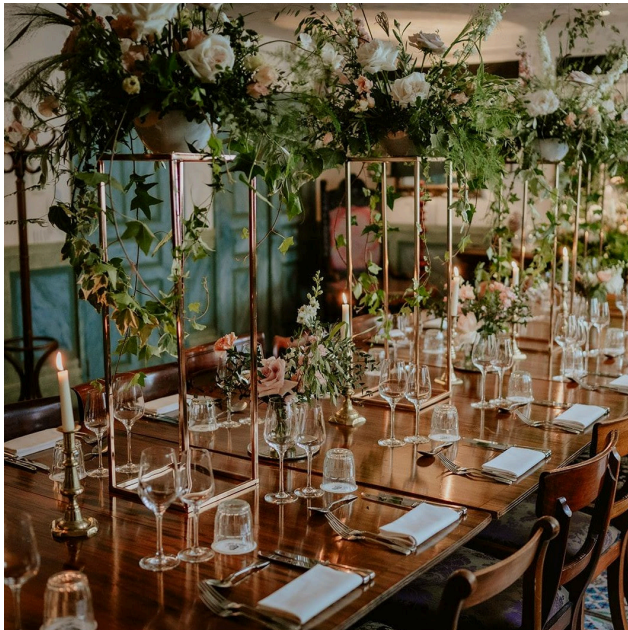

15 small wedding venues in London for a cosy affair

There are plenty of perks to a smaller wedding - from reduced costs to hyper personalised touches - and London is bursting with gorgeous intimate venues.

MICRO WEDDING VENUES

All the latest from SquareMeal Weddings