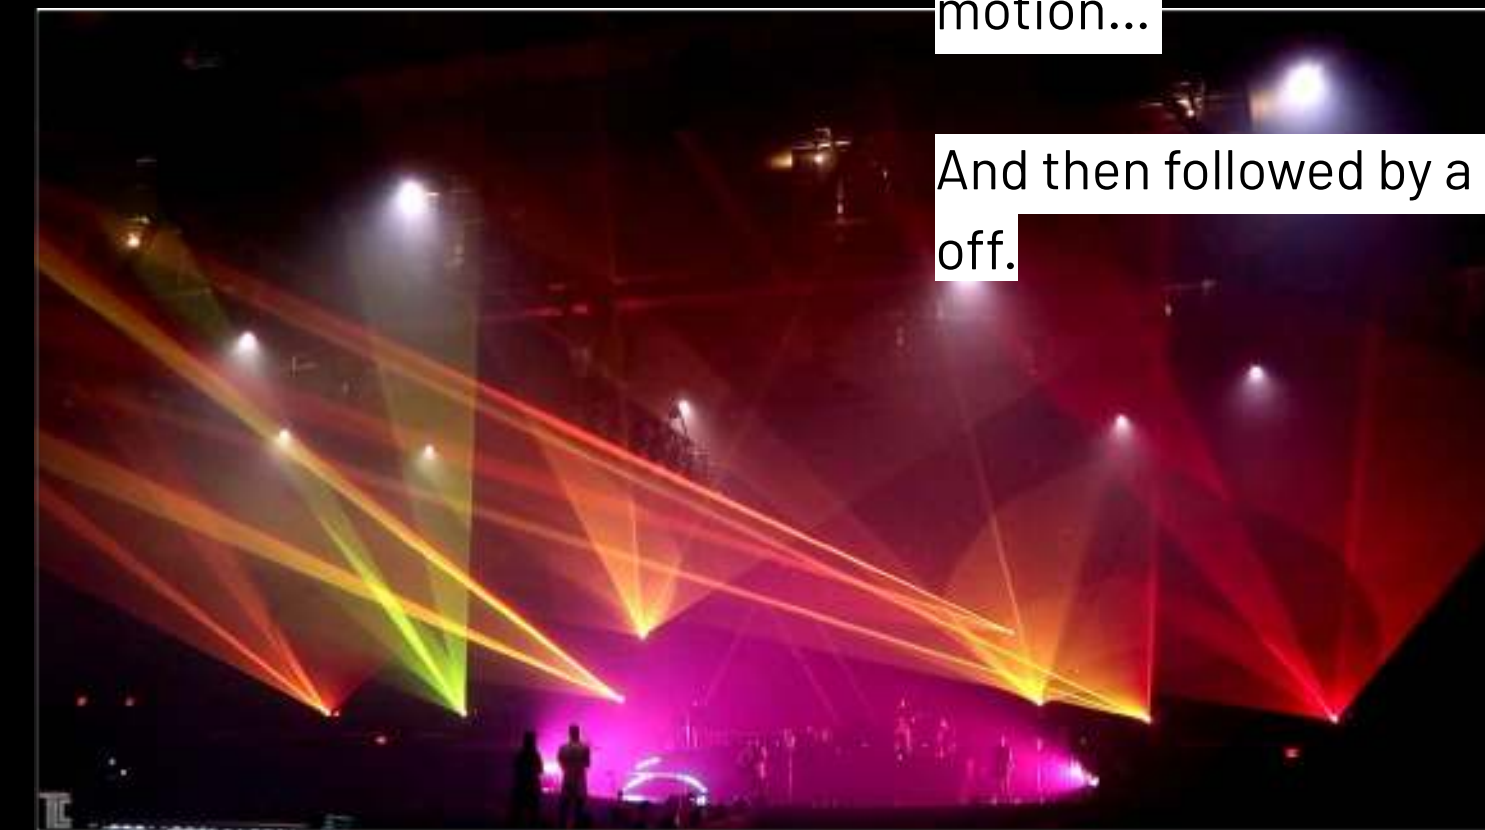

Our dancers and drummers participate leading to the final tableau, with all laser lights on, and moving heads do the "searching" motion...

And then followed by a sudden lights off.

“

Our lights slowly focus on a single man on-stage acting as a drummer, will do a little drumming gesture, and as the lights go full blast, our welcome speaker is revealed.