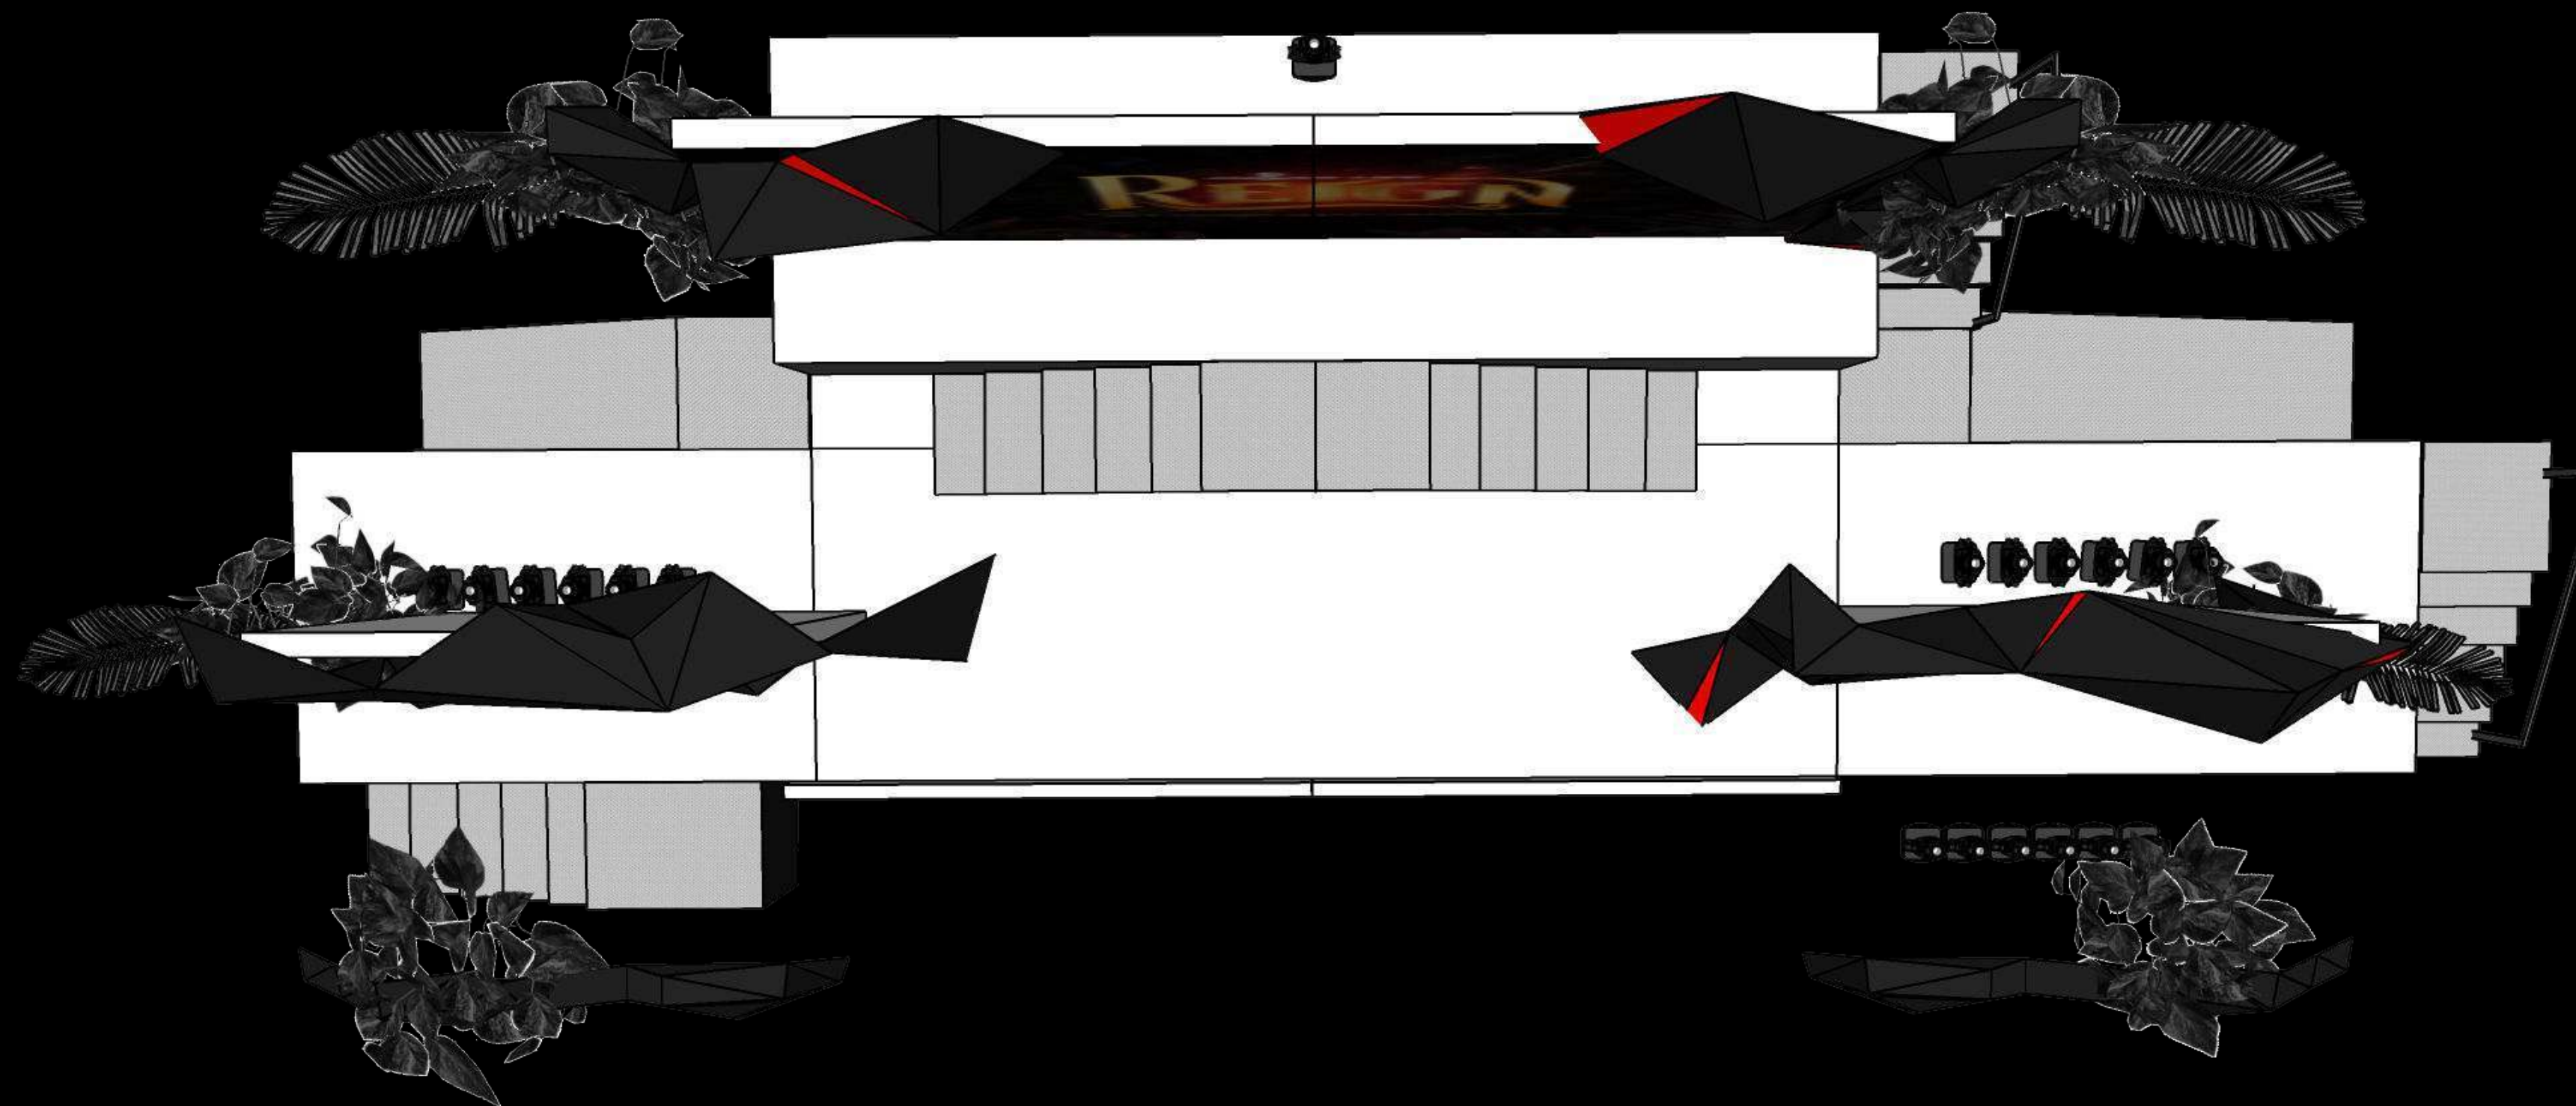

STAGE DESIGN