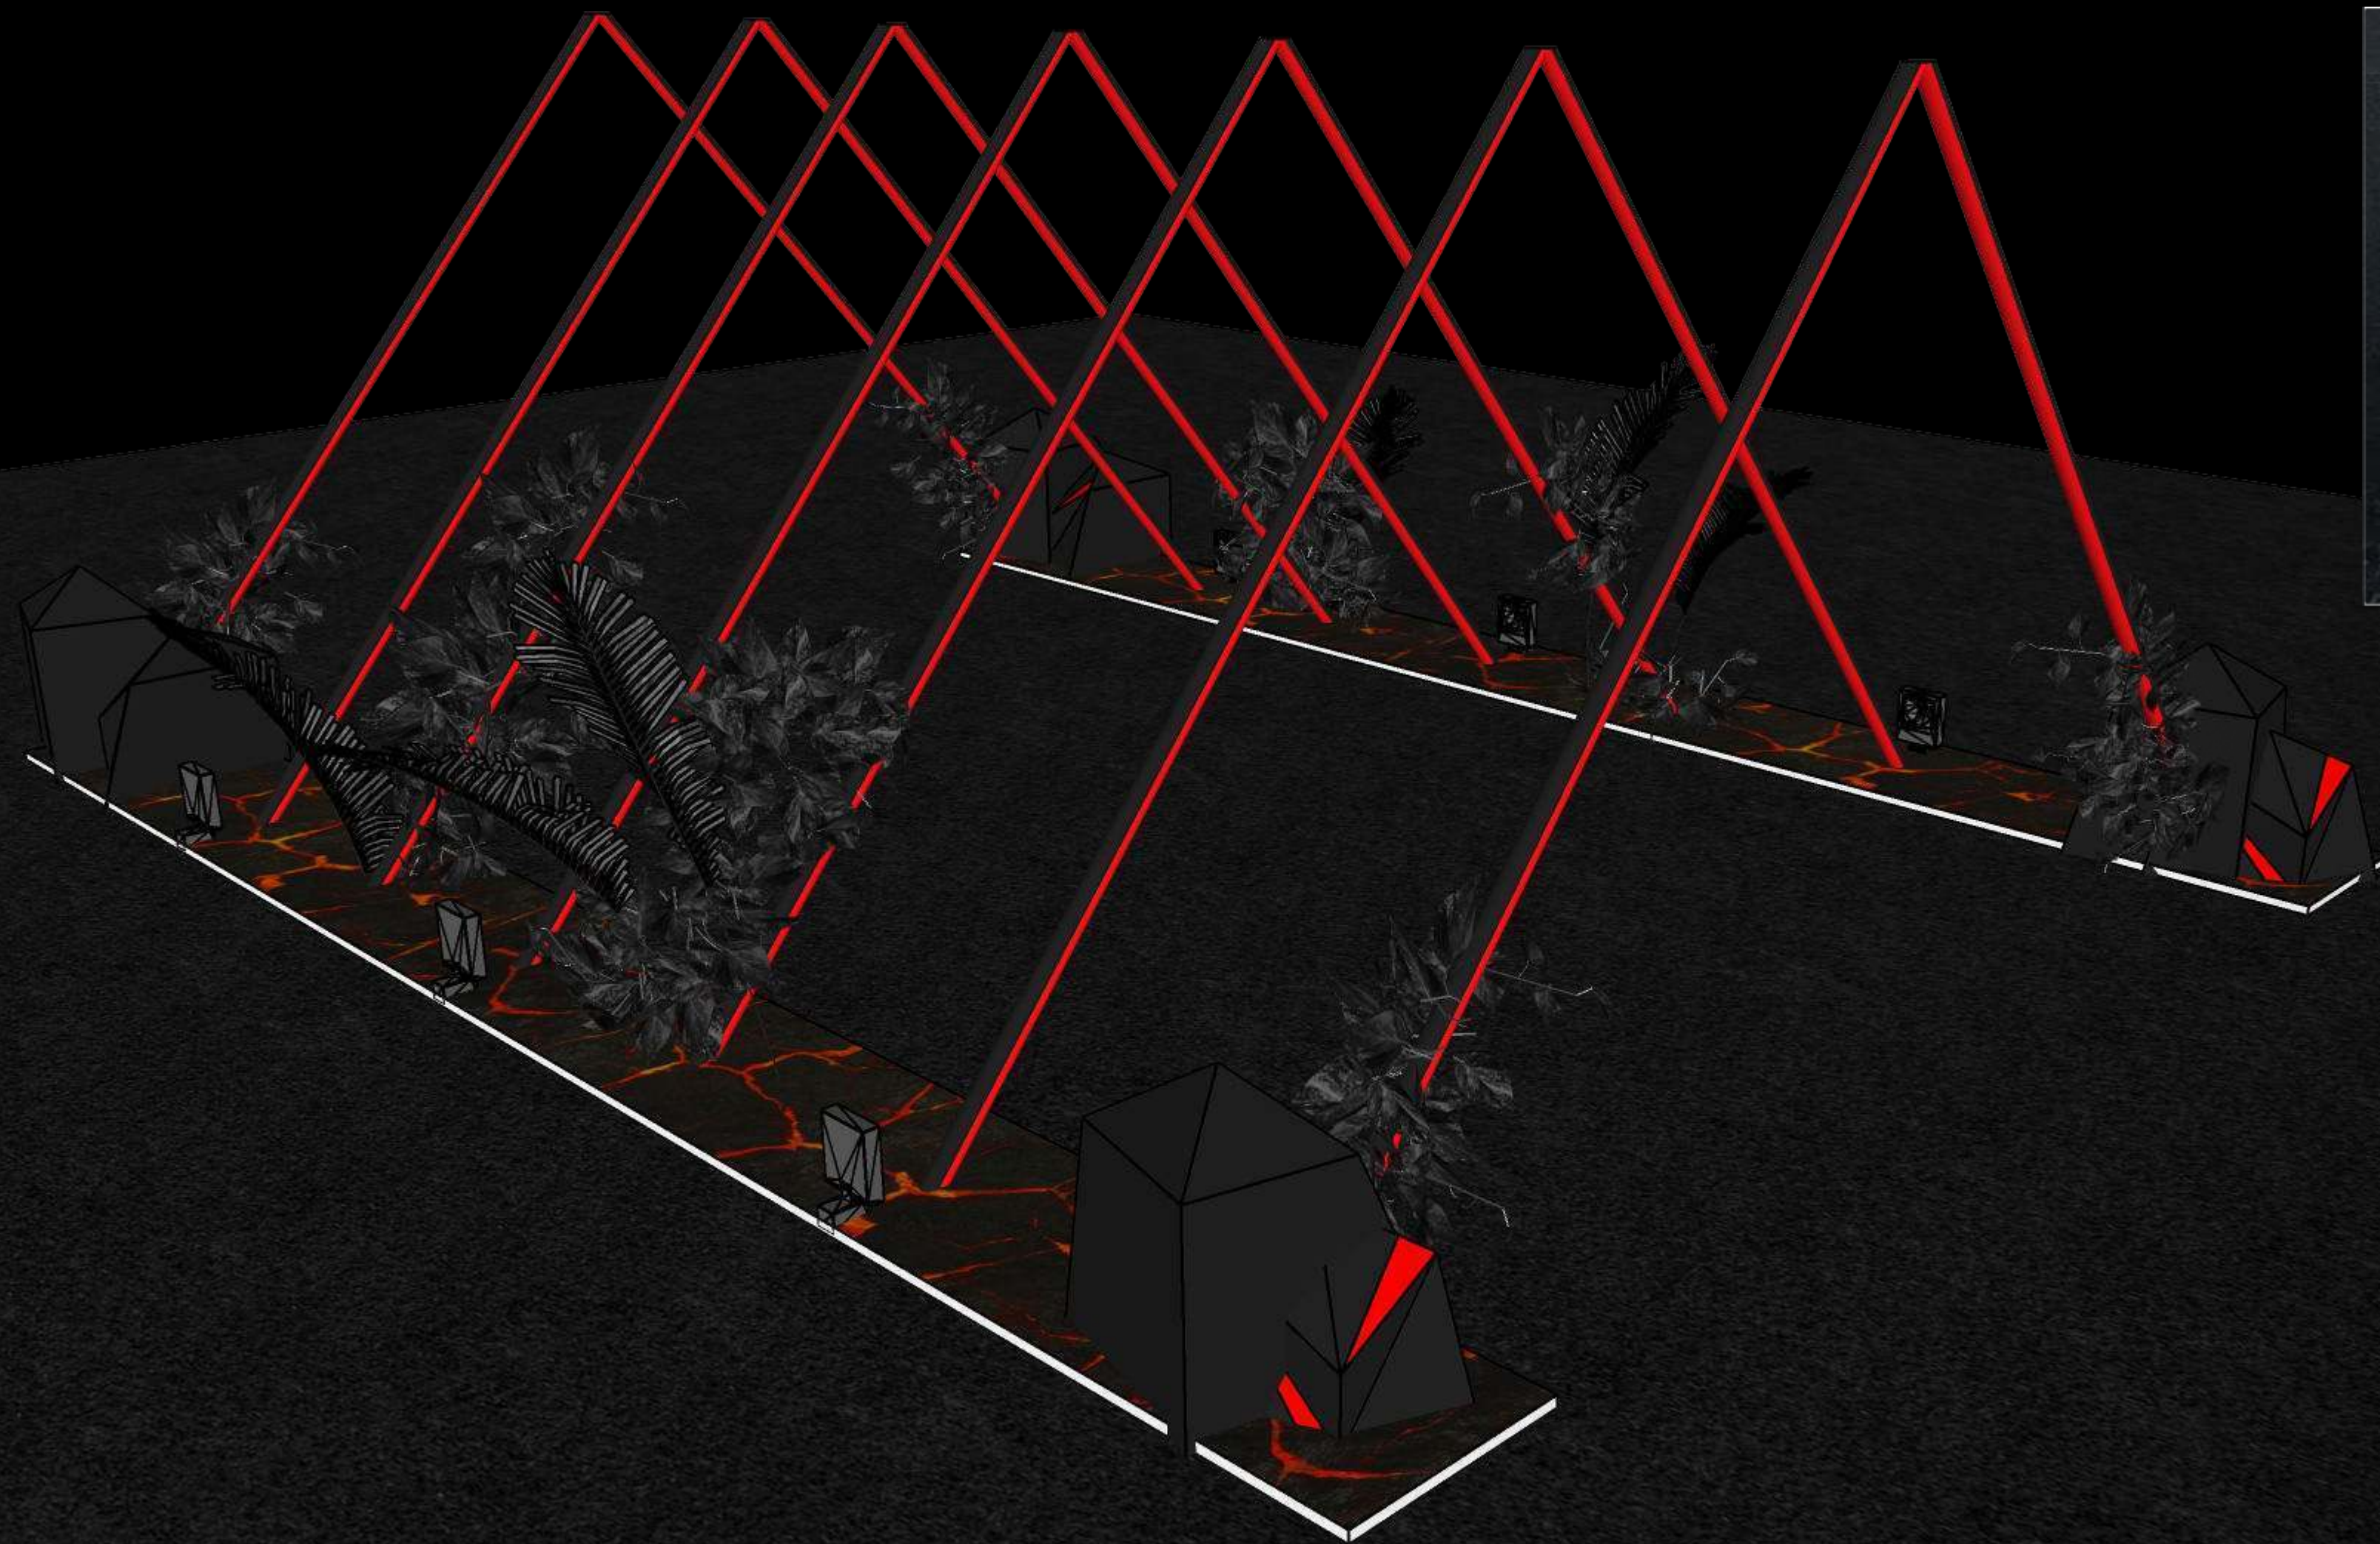

STUDY3: "Break me brick"

Design Inspirations

Design Inspirations

Design Development

STAGE REVEAL

Our reco idea for stage reveal is something called as “kabuki drop.”

Or vision is a quick, dynamic reveal of the stage.