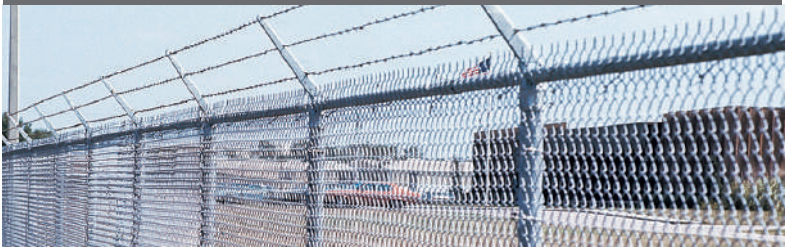

Commercial Chain-Link Fencing

Galvanized

50' Heavy-Duty, 9-Gauge Fabric

- 6' H 171-5283
- 8' H 171-5284

Posts & Top Rail

Line Posts	1-7/8" x 8'	171-5140
	1-7/8" x 9'	171-5141
	1-7/8" x 10'	171-5142
	1-7/8" x 11'	171-5143
Top Rail	1-5/8" x 21'	171-5160
Corner/End Post	2-3/8" x 8'	171-5150
	2-3/8" x 9'	171-5151
	2-3/8" x 10'	171-5152
	2-3/8" x 11'	171-5153
	2-3/8" x 12'	171-5154