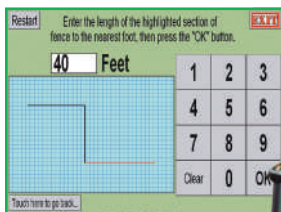

Check out our...

Design-It® Center

Use our Design-It® Center to create your own custom fence!

1. Choose your materials and construction method
   - Choose your custom fence shape and size
   - Add a gate or openings
   - Instantly receive a printable, custom material list and cost estimate!
2. Located in the Building Materials department of every Menards® store!

FENCING & ACCESSORIES BROCHURE 2016/2017 | 903-1979