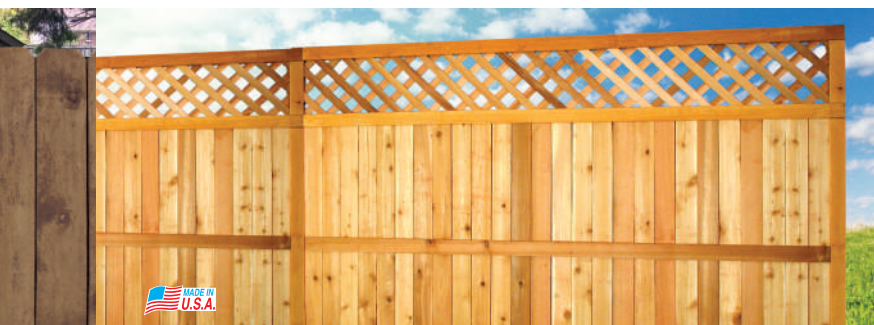

Lattice Top - Cedar

- Cedar pickets and lattice in a stained frame
- 5'4"H x 8'W panel 173-1271

Nominal size. Posts and accessories sold separately.

Find more items and ideas, search keyword: **Fencing** on Menards.com **15**