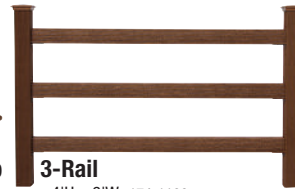

2-Rail

- 3'H x 6'W 174-1161