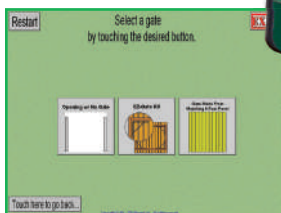

Check out our...

Design-It® Center

Use our Design-It® Center to create your own custom fence!

1. Choose your materials and construction method
   - Choose your custom fence shape and size
   - Add a gate or openings
   - Instantly receive a printable, custom material list and cost estimate!
2. Located in the Building Materials department of every Menards® store!

FENCING & ACCESSORIES BROCHURE 2016/2017 | 903-1979