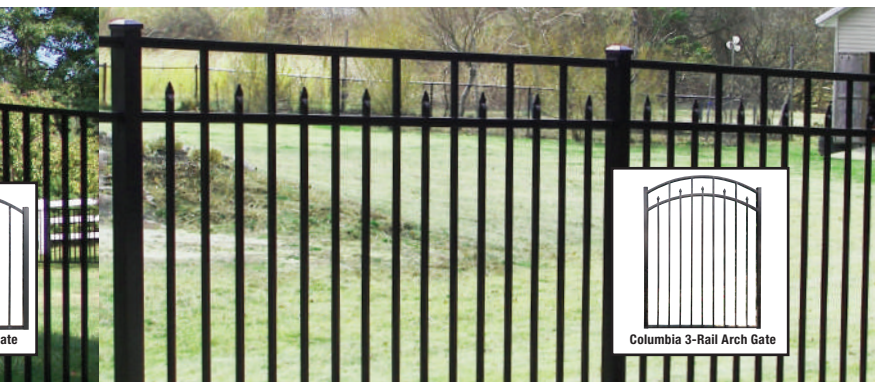

Belle
• 4'H x

Post Bracket Set
171-6714

Panel size is installed height and on center post spacing. Posts and accessories sold separately.

6 MENARDS®

Aluminum Fencing

• Lifetime Warranty

- Adjusts to slope of landscape
- Easy to install
- Preassembled fence sections