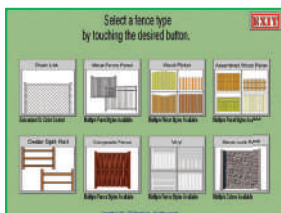

Check out our...

Design-It® Center

Use our Design-It® Center to create your own custom fence!

1. Choose your materials and construction method
   - Choose your custom fence shape and size
   - Add a gate or openings
   - Instantly receive a printable, custom material list and cost estimate!
2. Located in the Building Materials department of every Menards® store!

FENCING & ACCESSORIES BROCHURE 2016/2017 | 903-1979