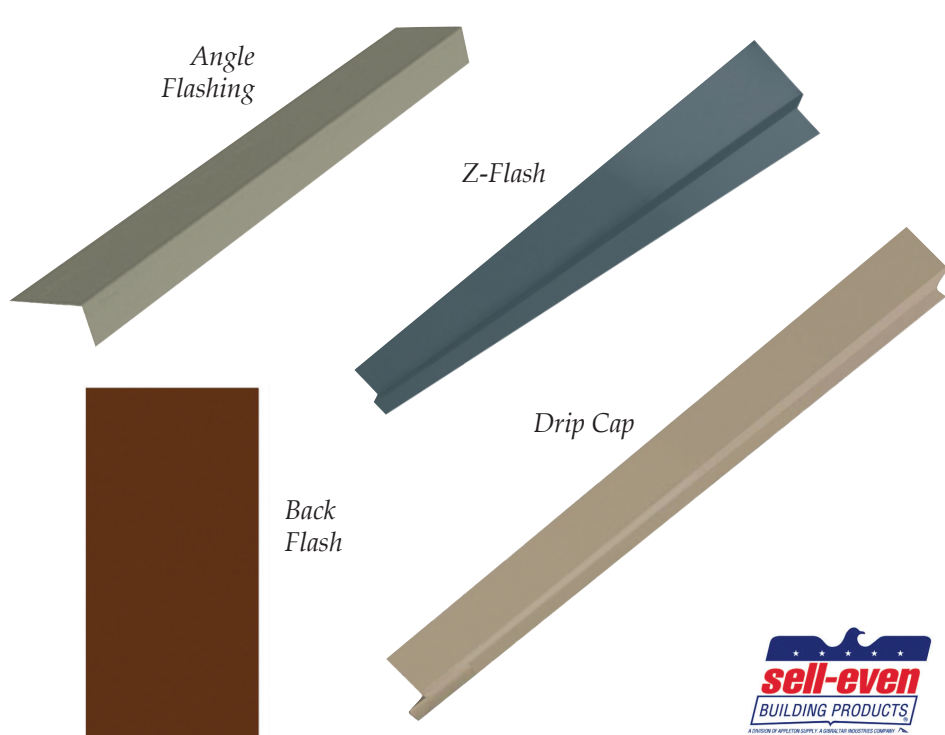

LP® SmartSide® products deliver all the warmth and beauty of traditional wood, plus the durability and workability of engineered wood while offering a 50 year siding materials warranty.

- Snow White
- Ivory
- Prairie Wheat
- Wicker Rocker
- Sandy Clay
- Falmouth Gray
- Khaki
- Grecian Stone
- Smoky Sable
- Rustic Silver
- Nickel
- Biscayne Blue
- Red Mountain

Plycem® is a fiber cement trim board that has a realistic textured wood grain surface and smooth edges to provide a clean and finished appearance. *Plycem* trim looks and feels like real wood.

Plycem substrate is backed by a 25 year limited material warranty.

LP Smartside® is a treated engineered wood composite trim board that has a textured wood grain surface. *LP Smartside* is manufactured to withstand the elements and to resist against rot and termite damage. *LP Smartside* cuts easily with standard wood working tools.

LP Smartside substrate is backed by 50 year limited material warranty.

Miratec® is a treated engineered wood composite trim board that has a textured wood grain surface. *Miratec* is warranted to resist moisture, rot, and termites. *Miratec* is engineered to resist warping or cracking for outstanding versatility. *Miratec* cuts easily with standard wood working tools.

Miratec substrate is backed by a 50 year limited material warranty.

COLOR MATCHED Accessories

Aluminum Flashings