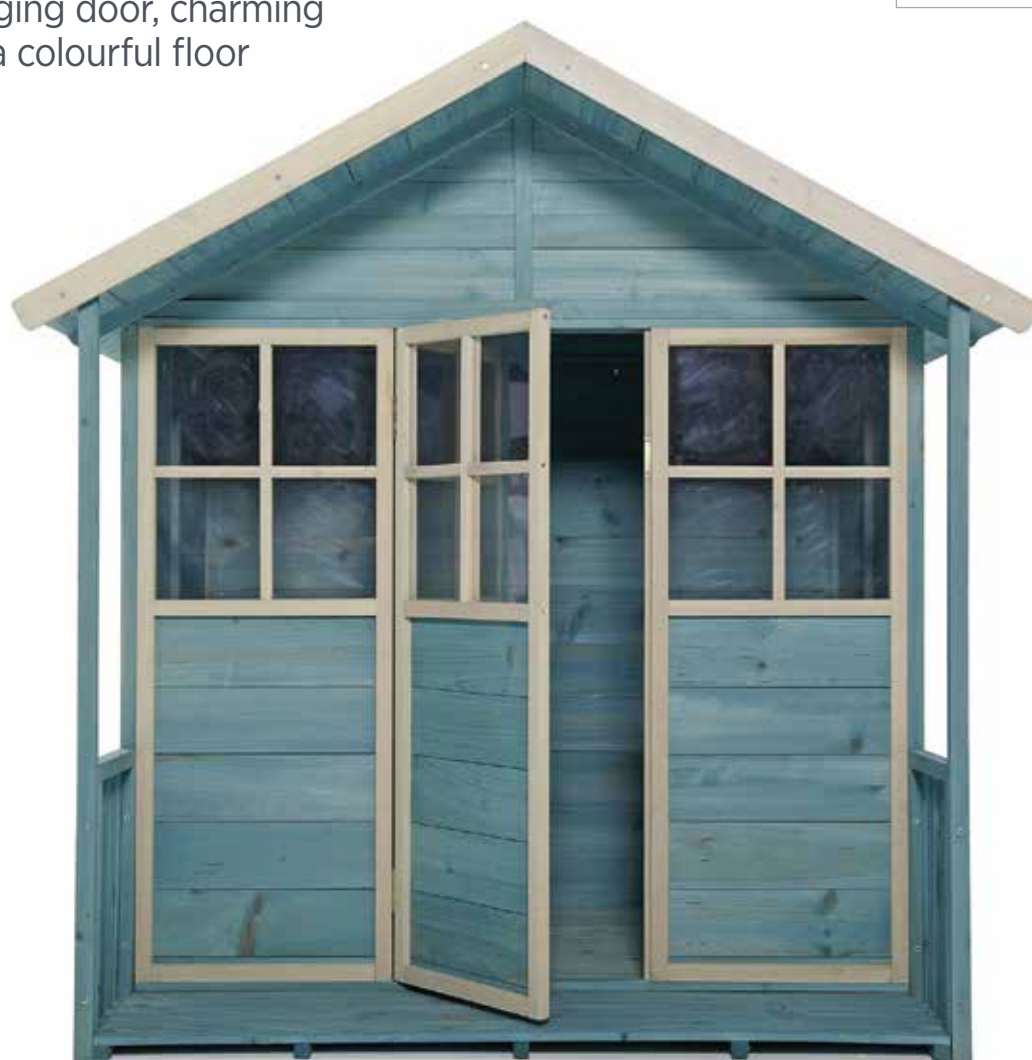

WE INSTALL

1-855-682-4663

canadiantire.ca/install

Please ask Sales Associate for assistance in locating this item.

FLIP THE PANELS TO FIND YOUR FUN!

Browse our wide range of backyard fun products and indoor games to help your family get active.

TRAMPOLINES

INFLATABLES

POOLS

INDOOR GAMES

PLAY CENTRES

See our complete selection.

Backyard Fun

Search canadiantire.ca