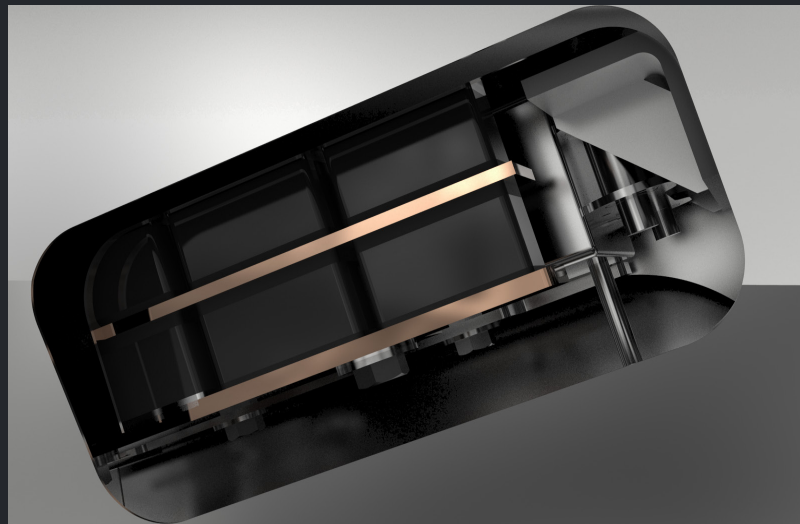

PPM VF-ONE

WORLD'S BEST ELECTROMAGNETIC VIBRATORY CONVEYOR

TWO MOVING DRIVE PARTS - EASILY REPLACEABLE

- ✓ EZ Swap Drive Parts
- ✓ Single Pedestal Support Option or Mounted from the Ceiling
- ✓ 99% of Vibration Forces Eliminated
- ✓ Extremely Quiet Operation
- ✓ Lowest overall cost of ownership
- ✓ Little to no maintenance downtime
- ✓ Maximized reliability

A sleek, lightweight stainless steel design with single pedestal or ceiling mounting makes for quick and easy installation. And with an ultra-quiet operation at less than 70 decibels and the elimination of 99% of vibration forces, VF One is a smart fit for a wide range of distribution lines and applications.