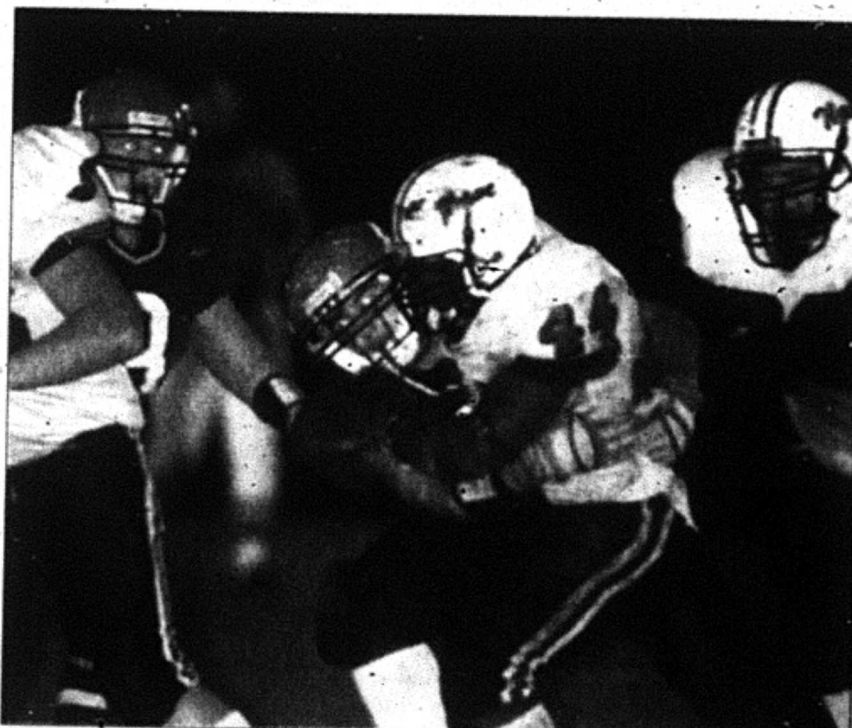

Bethel defeats New Milford

BY JASON TUREK
Sports Reporter

The New Milford football team fell to a 1-5 record Friday after suffering a 25-7 defeat by Bethel.

Bethel backup quarterback Randy Lienhardt, who replaced starter Vinny Cosentino, out with a concussion, led his team to its second straight victory.

"Lienhardt and Adam Pratt took snaps during the week," said Bethel head coach Gus

Later in the quarter, Matt Wogksch intercepted a pass from New Milford quarterback Kevin Oberg.

The next play, Lienhardt completed a 30-yard pass to wide receiver Justin Curtis to the New Milford 14. Three plays later, Kostek would score his second touchdown of the game with a 4-yard run to make the score 13-0.

Lindine was happy with Lienhardt's performance.

"He played very well," the coach said. "He showed great composure and made really good decisions out there."

On the first play of the second half, running back Manny Cambra broke two tackles and ran down the sideline for a 71-yard touchdown to make the score 19-0.

New Milford would come back on its next possession with a six-play drive covering 49 yards, ending with a 12-yard touchdown run by Pat Hendricks, which was the only score New Milford could muster.

"Our defensive line played very well," said Lindine. "They put pressure on New Milford and forced some tough throws by the quarterback."

In the fourth quarter, Ryan Wolf intercepted Oberg's pass at the New Milford 19. Running

Photograph by Laurie Gaboradi

A Bethel player tries to take down New Milford's C.J. Creighton.

back Mike Anderson scored on a 13-yard run untouched, giving Bethel a 25-7 lead.

Bethel had 262 yards on the ground led by Cambra, who had 93 yards on just six carries.

Anthony Kostek had 62 yards on 15 carries, Mike Anderson had 77 yards on 17 carries, and Matt Wogksch had 15 yards on three carries. Justin Curtis led the passing attack with 51 yards receiving.

"Our offensive line had a

great game," said Lindine. "They made holes for our runners and played tough the entire game."

C.J. Creighton, who had 72 yards on eight carries, and T.J. Knapp, who had 64 yards on four catches, led New Milford.

New Milford is a good team," said Lindine. "Coach Lynch has good squad and has them going in the right direction."

New Milford is host to Immaculate tonight. Game time is 7 p.m.

Bethel 25
New Milford 7

Results B2
Schedule B2

Lindine. "Adam was going to see some time, but Randy was going to be taking most of the snaps."

Pratt played the first offensive series and then was replaced by Lienhardt. After a scoreless first quarter, Bethel forced a turnover and drove 42 yards on four plays ending with a 9-yard touchdown by Anthony Kostek.