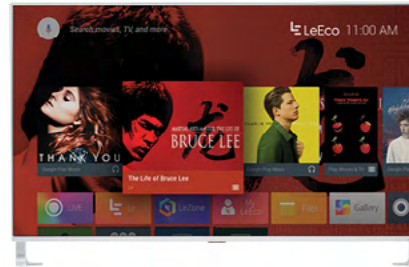

## SUPER4 X43 PRO

- 43-inch screen
- 4K Ultra High Definition display
- Ultra-slim design and premium finish
- Breathtaking clarity & precision with High Dynamic Range (HDR)
- Google Cast™, Google Voice Search™ and other intelligent features built in
- Powerful processing and incredible speed

## LE S3

- Slim with a satin finish, plus edge-to-edge display in Full HD
- Unlock in an instant with the lightning-speed fingerprint scanner
- Faster app loading with 3GB memory and 32GB onboard storage
- Award-winning audio and dual stereo speakers
- Capture memories in 4K and slo-mo video
- Perfect selfies, vivid pictures and panoramas with 16 MP and 8 MP cameras

## DEVICES AS SMART AS THE NEW GRAD

The **Le Pro3** combines beauty and brains with its gorgeous 5.5-inch Full HD display, 2.5D curved edges and Qualcomm® Snapdragon™ 821 processor. Paired with the **Super Power Bank** and **All Metal Earphones**, these are the perfect companions for the hard working, multitasking graduate.

### LE PRO3

- 33 hours of talk time over a quick-charging, 4070 mAh battery
- Store more photos and files with a generous 64 GB storage
- Stellar graphics with the most advanced Adreno® 530 GPU
- Award-winning audio and dual stereo speakers
- Capture memories in 4K and slo-mo video
- Perfect selfies, vivid pictures and panoramas with 16 MP and 8 MP cameras