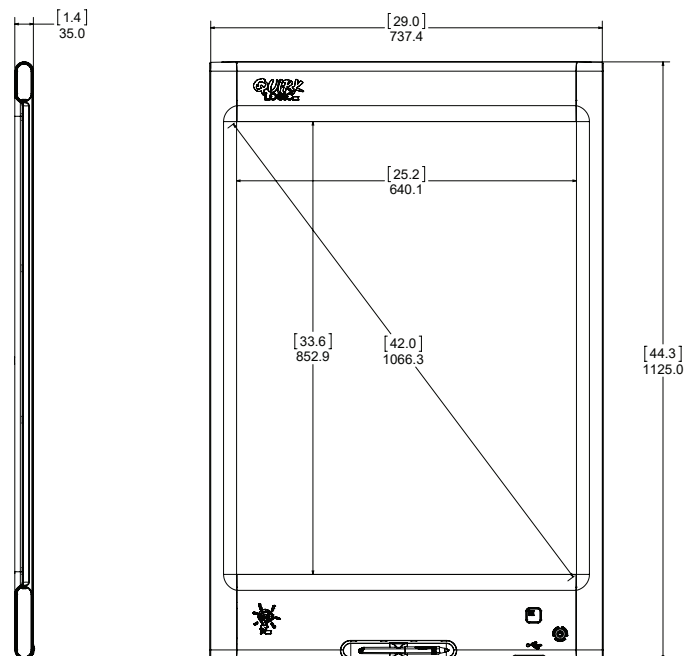

QuirkLogic's Quilla is the new digital inking solution. It's always on and ready to use. Simply walk up, grab a pen and start writing. It has unlimited workbooks and unlimited pages. You'll never run out of paper again. **Interact with your content** – erase, resize, copy, move. Share workbooks with other users wherever they may be. Your work is automatically saved and secure. **Mount it on the wall or put it on a stand** - Quilla will go wherever you need to meet.

DIMENSIONS & WEIGHTS

Dimensions	44 1/8" (H) x 29 1/8" (W) x 1 1/4" (D)
Weight	24 lb / 11kg

PRODUCT DISPLAY

Display Type	Reflective Electrophoretic
Imaging Component	E Ink Pearl Technology
Display Resolution	2160 x 2880, 85 DPI
Contrast Ratio	9:1 (min)
Color Resolution (#Bits)	4 - Bit (16 shades of grey)
Viewing Angle	Near 180 degrees

PRODUCT INTERACTION

Wireless Network	Wifi 802.11 a/b/g/n + ac (2.4 and 5 GHz)
Ports	2 x USB 2.0, RJ45
Touch Technology	Capacitive multi-touch
Pen Technology	EMR, non-battery stylus

MISCELLANEOUS

Power	100 to 240 VAC, 50/60 Hz
Battery	72 Wh Up to 16 hours continuous battery life
Power Consumption	4.5 watts (typical usage)
Storage	16 GB flash memory Additional storage available via USB flash and/or cloud services
Security	Optional user authentication Encrypted communications
Wall Mount Specs	420 VESA mount configuration, QuirkLogic quick release system
Language Support	English Additional languages in future updates

eWriter