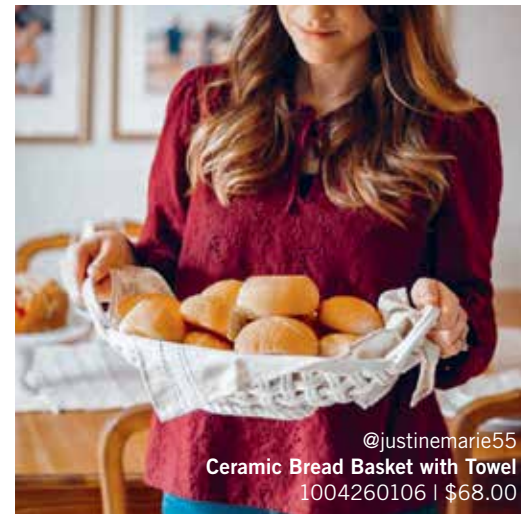

@justinmarie55
Ceramic Bread Basket with Towel
1004260106 | $68.00

“This activity scarf is an essential, especially whenever we leave the house. I love that it keeps my son interested through each developmental stage. The quality is so beautiful and holds up against even the fussiest teething toddlers!”

–Ashley
@forgetmeknotblog

Mommy & Me Activity Scarf- Blue
5004700694 | $40.00

“I have had DEMDACO Willow Tree figures in my home since I was a little girl – so when I had a bride show me her cake toper, and it was this bride and groom, I was over the moon! The toppers are so easy to put on any cake.”

–Courtney
@chuffedcakes

Together Cake Topper
True partners in love and life
27162 | $34.00