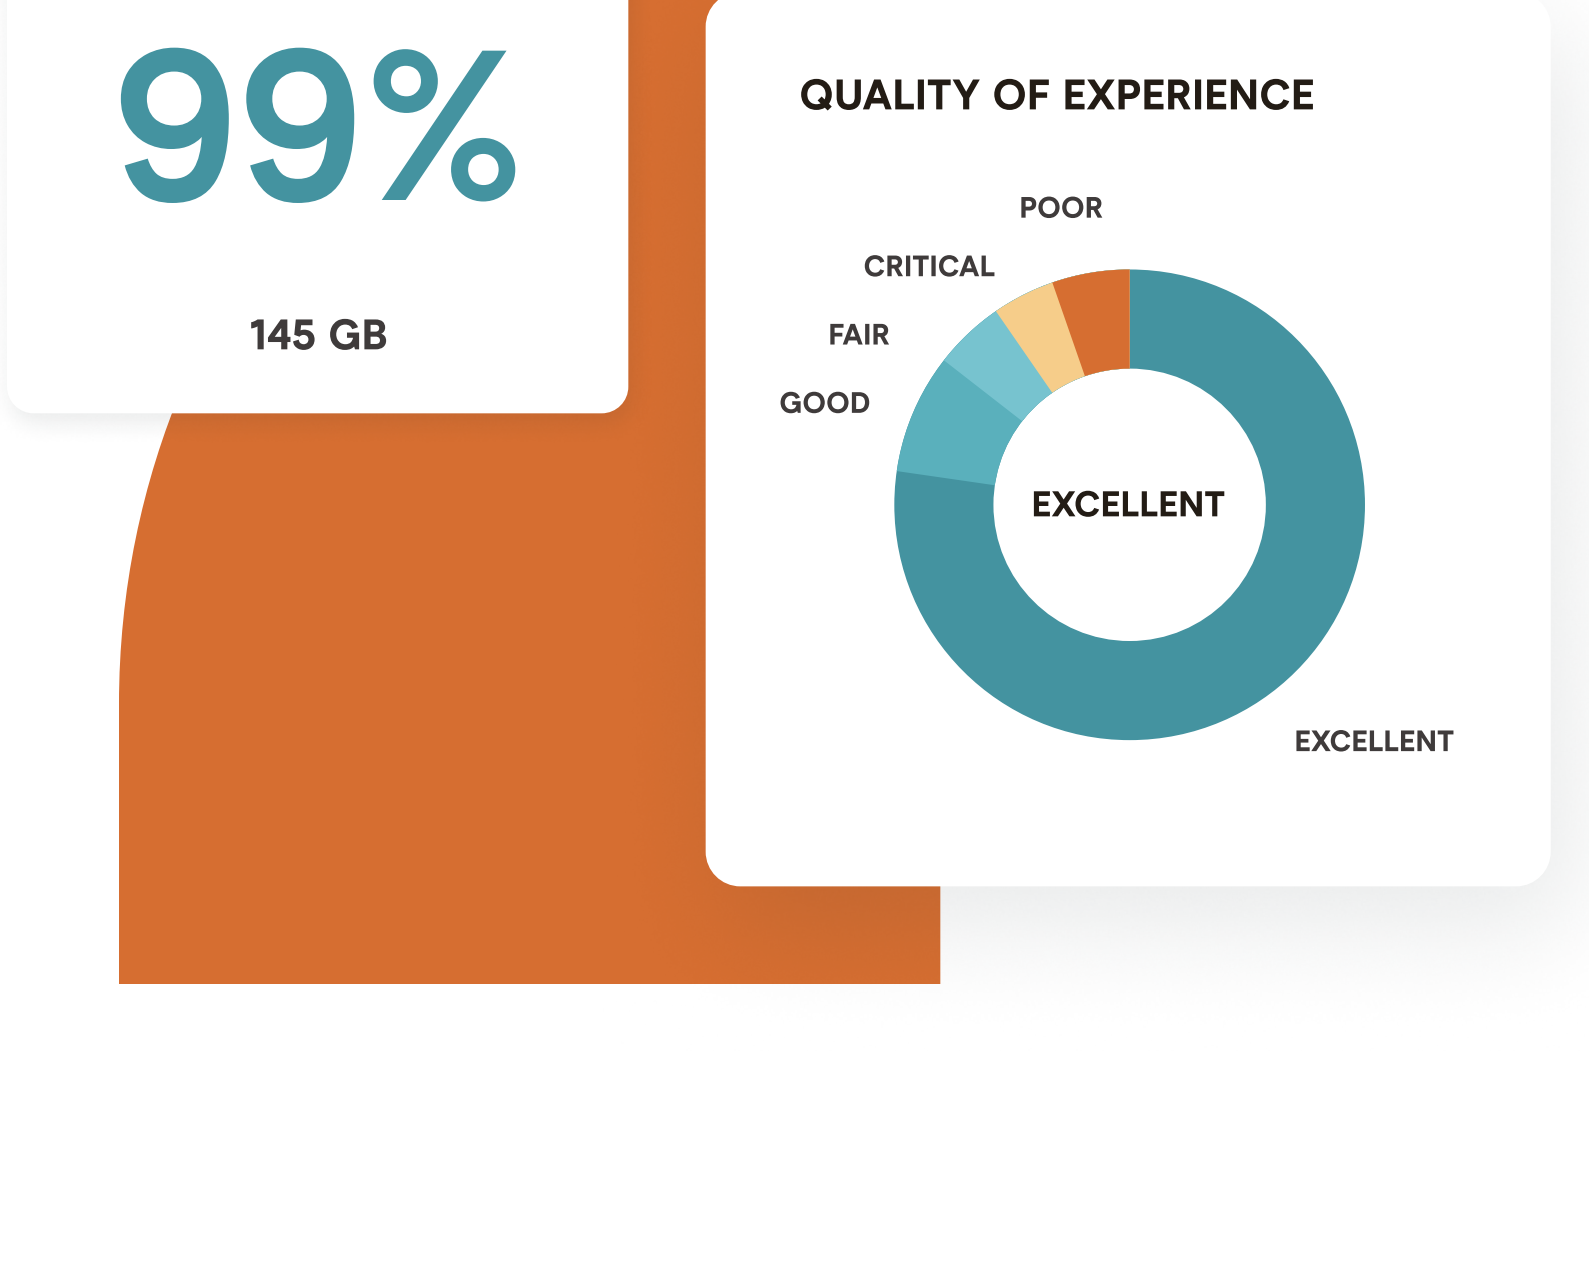

TITLE TO GO HERE

Offload the network & increase video quality

Optimizing your video with eCDN helps you deliver high-quality video to all employees globally at the best possible bitrate – regardless of their location or office network limitations.

- Reduce bandwidth load to prevent your network from failing
- Ensure high-quality live video for all employees, regardless of their location
- Overcome poor connection issues