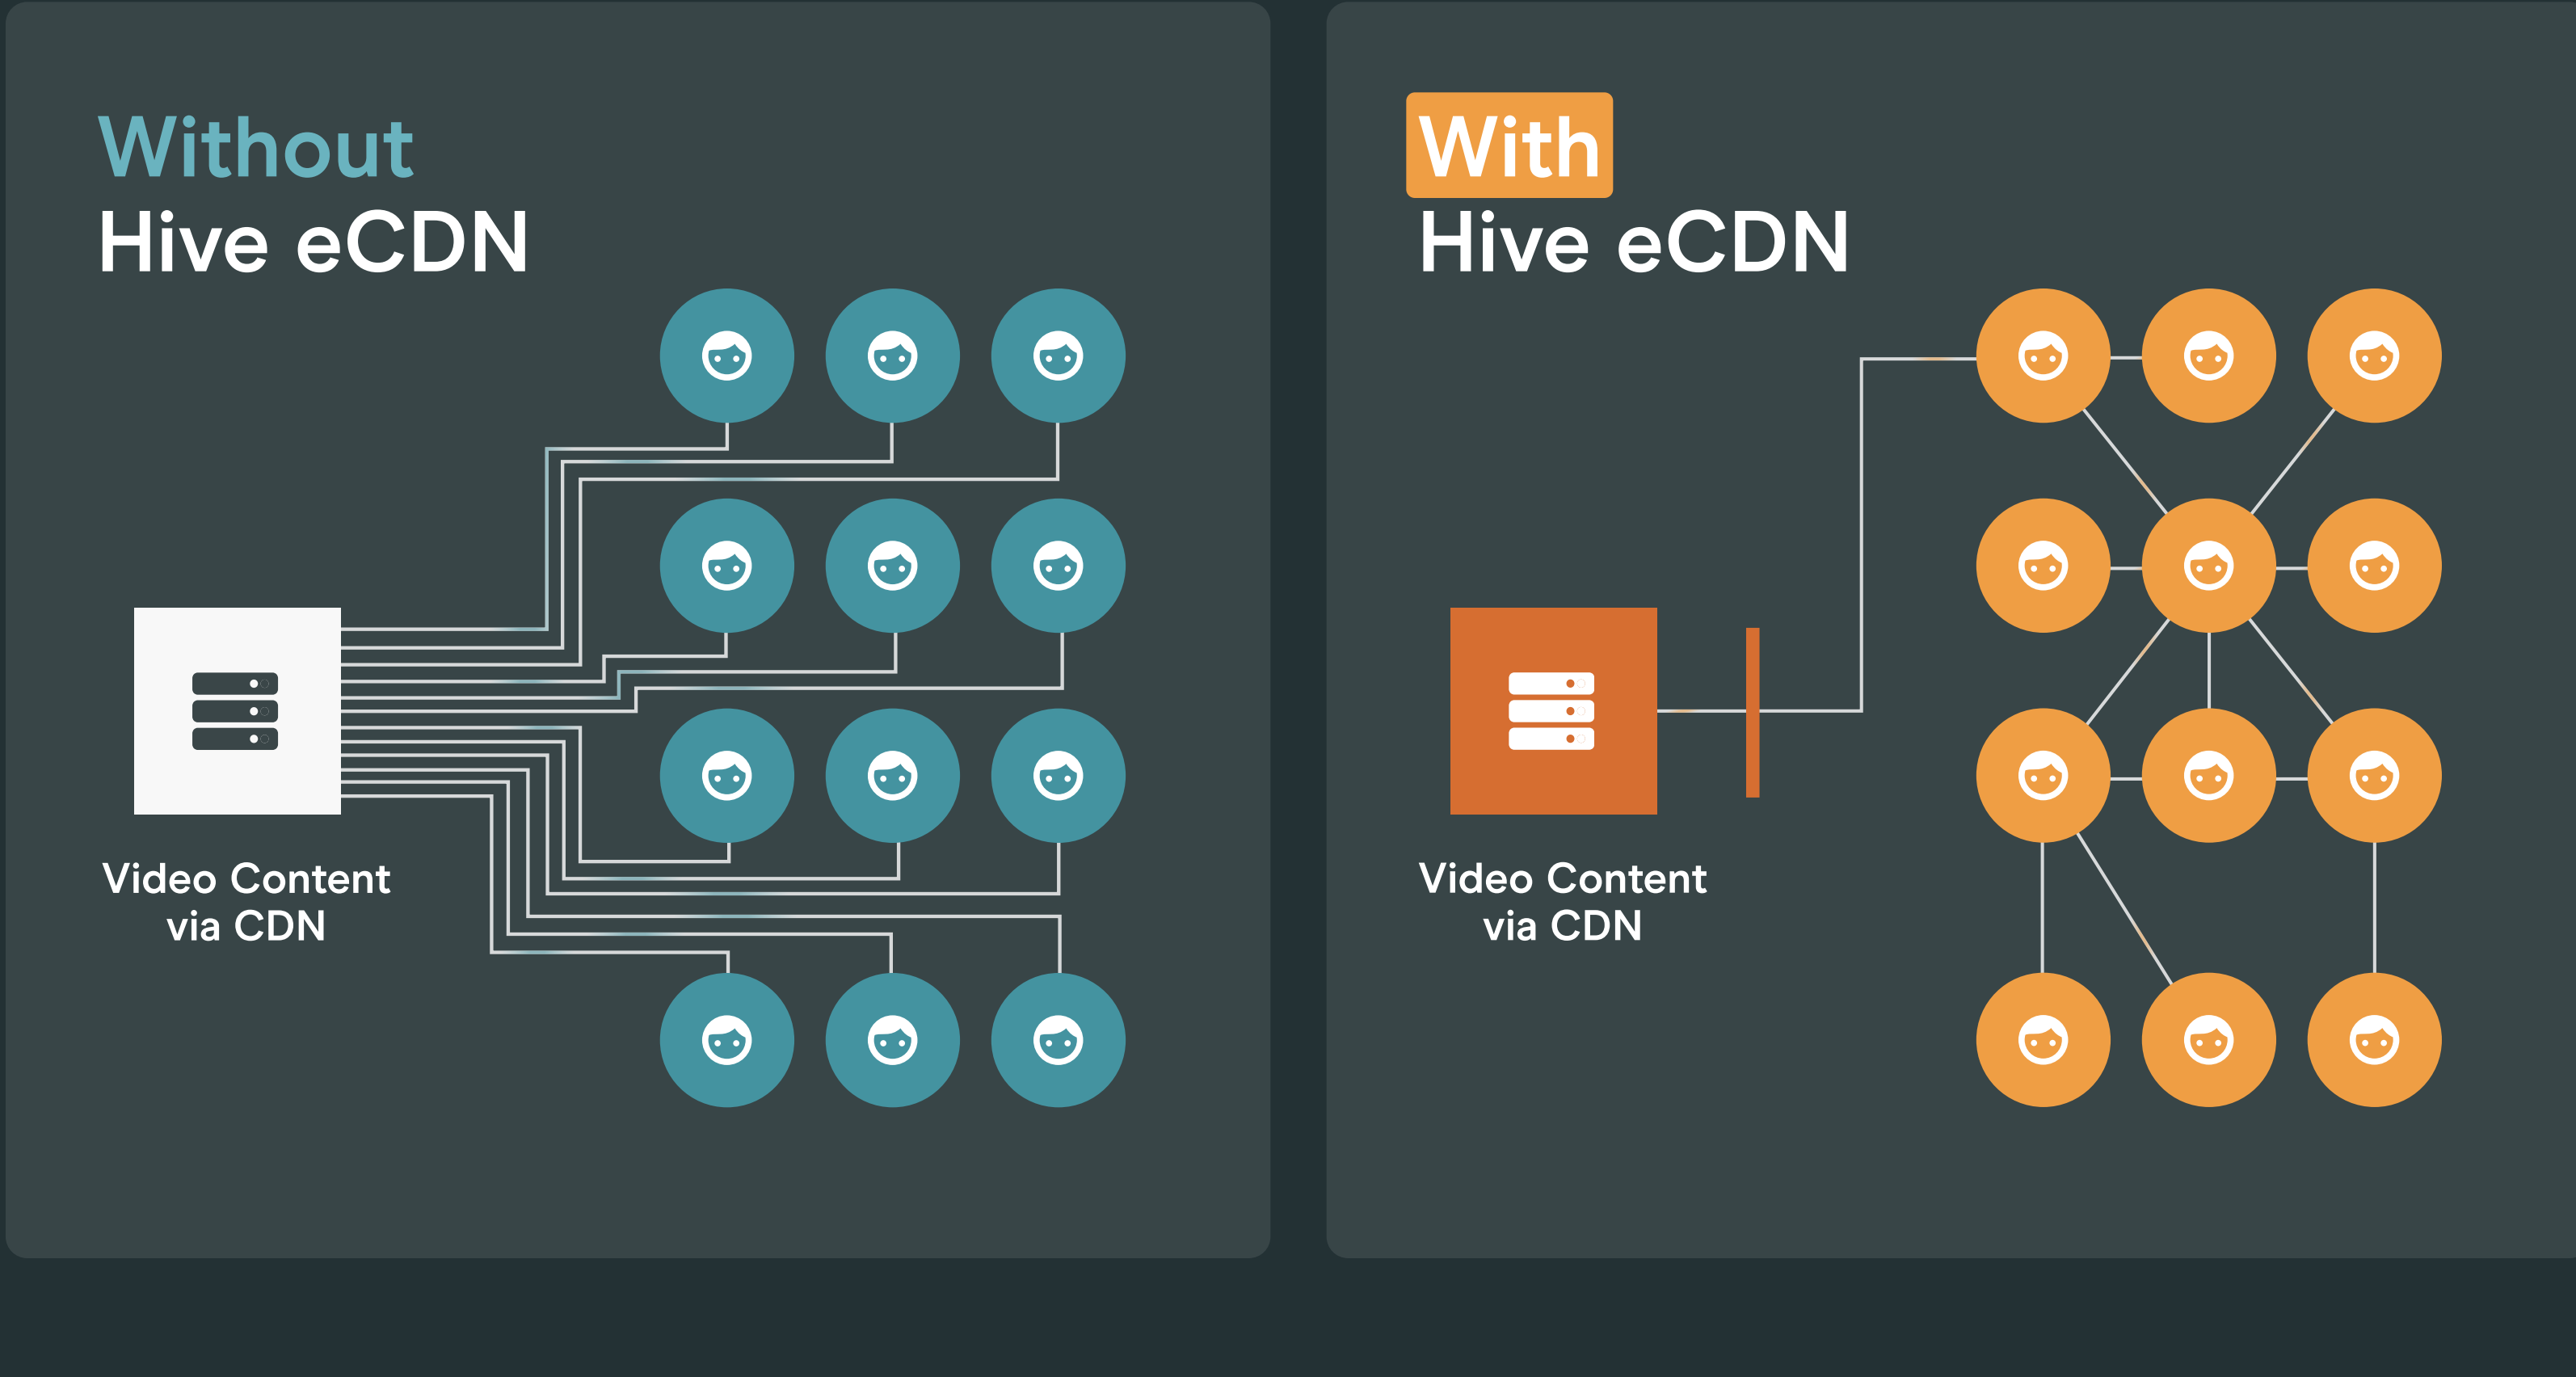

How it works

Our intelligent P2P video distribution algorithm eliminates the need for each user device to reach out to the video source individually, resulting in significant network offload and reduced latency.

Easy to activate and manage

- **Hive eCDN can be enabled and ready to use in under 5 minutes**
- **Zero hardware required, regardless of location**
- **Browser-based technology, software installation optional**
- **24/7 support and Success Services available**

WebRTC
For the fastest video access, stream to any compatible browser without compromising on quality.
[Learn more](#)

Installed
Overcome browser limitations with our optional add-ons for greater network information and faster discovery.
[Learn more](#)

QUICK START

Browser-based and installable options

Stream flawlessly on your existing enterprise video platform without time-consuming configuration. Hive intelligently detects and connects to existing protocols to deliver high-bitrate video evenly across any network.

TITLE TO GO HERE

Full privacy & security by design

- Video stream never leaves your control – Hive only receives metadata/reporting
- Works with DRM, Tokens, HTTPS, TLS 1.2+
- Designed to work with firewalls/proxies
- Enterprise-class architecture, certified by EY to NIST SP 800-53 R5 and ISAE 3000 SOC2

[How we keep you protected](#)