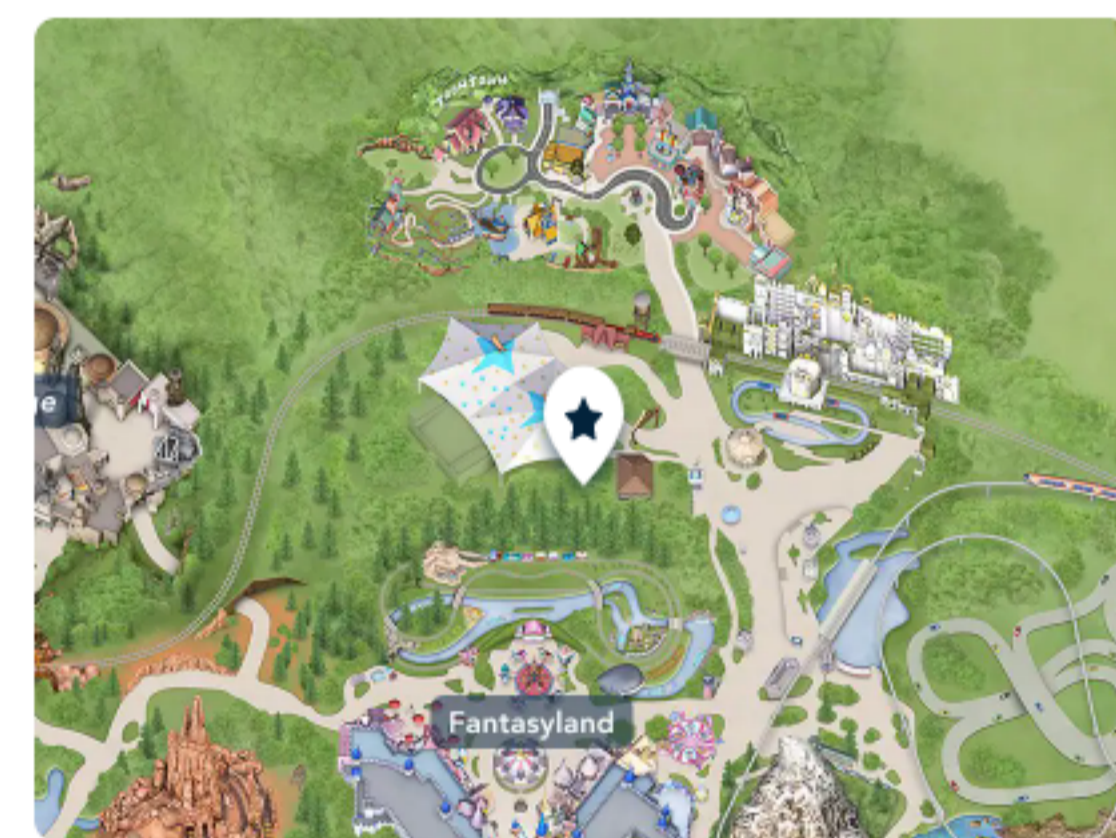

Location

Related Activities

This Location Accepts Mobile Orders

It is highly recommended to plan ahead. Order and pay with the Disneyland app for a contactless ordering experience.

Make Dreams Come True in Fantasyland!

Step into fairy tale worlds filled with Characters, attractions, entertainment, and more!

Parks & Tickets

- [Disneyland Park](#)
- [Disney California Adventure Park](#)
- [Park Hours](#)
- [Entertainment Schedule](#)
- [Maps](#)
- [Disney PhotoPass](#)
- [Driving Directions](#)
- [Theme Park Tickets](#)
- [Ticket and Reservation Details](#)
- [Magic Key Passes](#)
- [Special Event Tickets](#)
- [Theme Park Parking](#)

Magic Key

- [Magic Key Pass Information](#)
- [Purchase Magic Key Passes](#)
- [Magic Key Discounts](#)
- [Link Magic Key Pass to My Profile](#)
- [Magic Key Access Calendar](#)

Places to Stay

- [Disney's Grand Californian Hotel & Spa](#)
- [Disneyland Hotel](#)
- [Disney's Paradise Pier Hotel](#)
- [Good Neighbor Hotels](#)
- [Offers and Discounts](#)
- **Rooms Reservations**
- [My Hotel Reservations](#)
- [Vacation Packages](#)
- **Destinations**
- [Downtown Disney District](#)
- [Southern California](#)

Things to Do

- [Make Dining Reservations](#)
- [My Dining Reservations](#)
- [Character Dining](#)
- [All Dining](#)
- [Attractions and Entertainment](#)
- [Character Experiences](#)
- [Events and Tours](#)
- [Recreation](#)
- [MagicBand+ Experiences](#)
- [Play Disney Parks Mobile App](#)
- [Shops](#)
- [Buy Merchandise](#)
- [Buy Disney Gift Cards](#)
- [Spa](#)
- [What's New](#)
- [Celebrations & Special Occasions](#)

Help

- [Help Center](#)
- [Pre-Arrival Tips](#)
- [Mobile App](#)
- [Guest Safety](#)
- [Guest Services](#)
- [Property Rules](#)
- [Getting to the Disneyland Resort](#)
- [Guests with Disabilities](#)
- [Frequently Asked Questions](#)
- [planDisney](#)
- [Website Help](#)
- [Terms and Conditions](#)
- **Contact Us**
- [Phone Directory](#)
- [Email](#)

Stay Connected

Disney Parks

Create Disney Account

Register to receive the latest Disney Parks news and special offers!
[Create Account](#)

Related Disney Sites

- [Disney Parks](#)
- [Disney Cruise Line](#)
- [Disney Vacation Club](#)
- [Adventures by Disney](#)
- [Disney Gift Card](#)
- [planDisney](#)
- [Disney Meetings & Events](#)
- [Disney's Fairy Tale Weddings & Honeymoons](#)
- [Disney Imagination Campus](#)
- [Disney Floral & Gifts](#)
- [Disney® Premier Visa® Card](#)
- [Disney Careers](#)