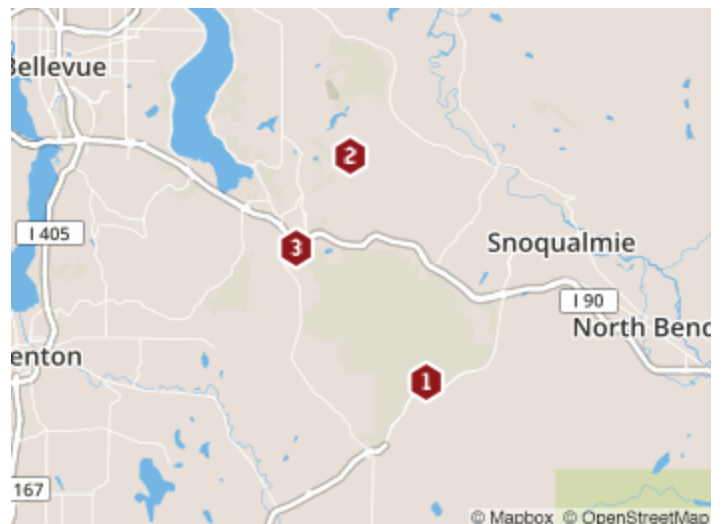

Choose your own adventure

[Shop Salsa Bikes](#)

Salsa

From epic singletrack to bikepacking excursions, there's a Salsa bike that will enable your two-wheeled adventure habit.

Hit the dirt

You've never had this much fun on a hardtail. The Timberjack NX1 has 27.5+ tires that roll over obstacles whether you're shredding or exploring.

[Shop the Timberjack >](#)

Dust, sun & cycles

Tucked away in central Washington, 20 miles of desert singletrack beckon riders during shoulder seasons—and are a great spot to see the Timberjack NX1 in action.

[Read more >](#)

Bike trails near you

1. Tiger Mountain Loop >

Mirroront, WA ★★★★★ (23)

DIFFICULTY: Difficult LENGTH: 19.3 miles

2. Duthie Hill Intro Lap >

City of Sammamish... ★★★★★ (18)

DIFFICULTY: Intermediate LENGTH: 5.7 miles

3. Grand Ridge Route >

Issaquah, WA ★★★★★ (29)

DIFFICULTY: Intermediate LENGTH: 15.6 miles

Be prepared—always check local conditions before heading out.

[Find more trails near you >](#)

Order online. Pick up in-store. Get outside.
Now all in the same day.* Learn more >